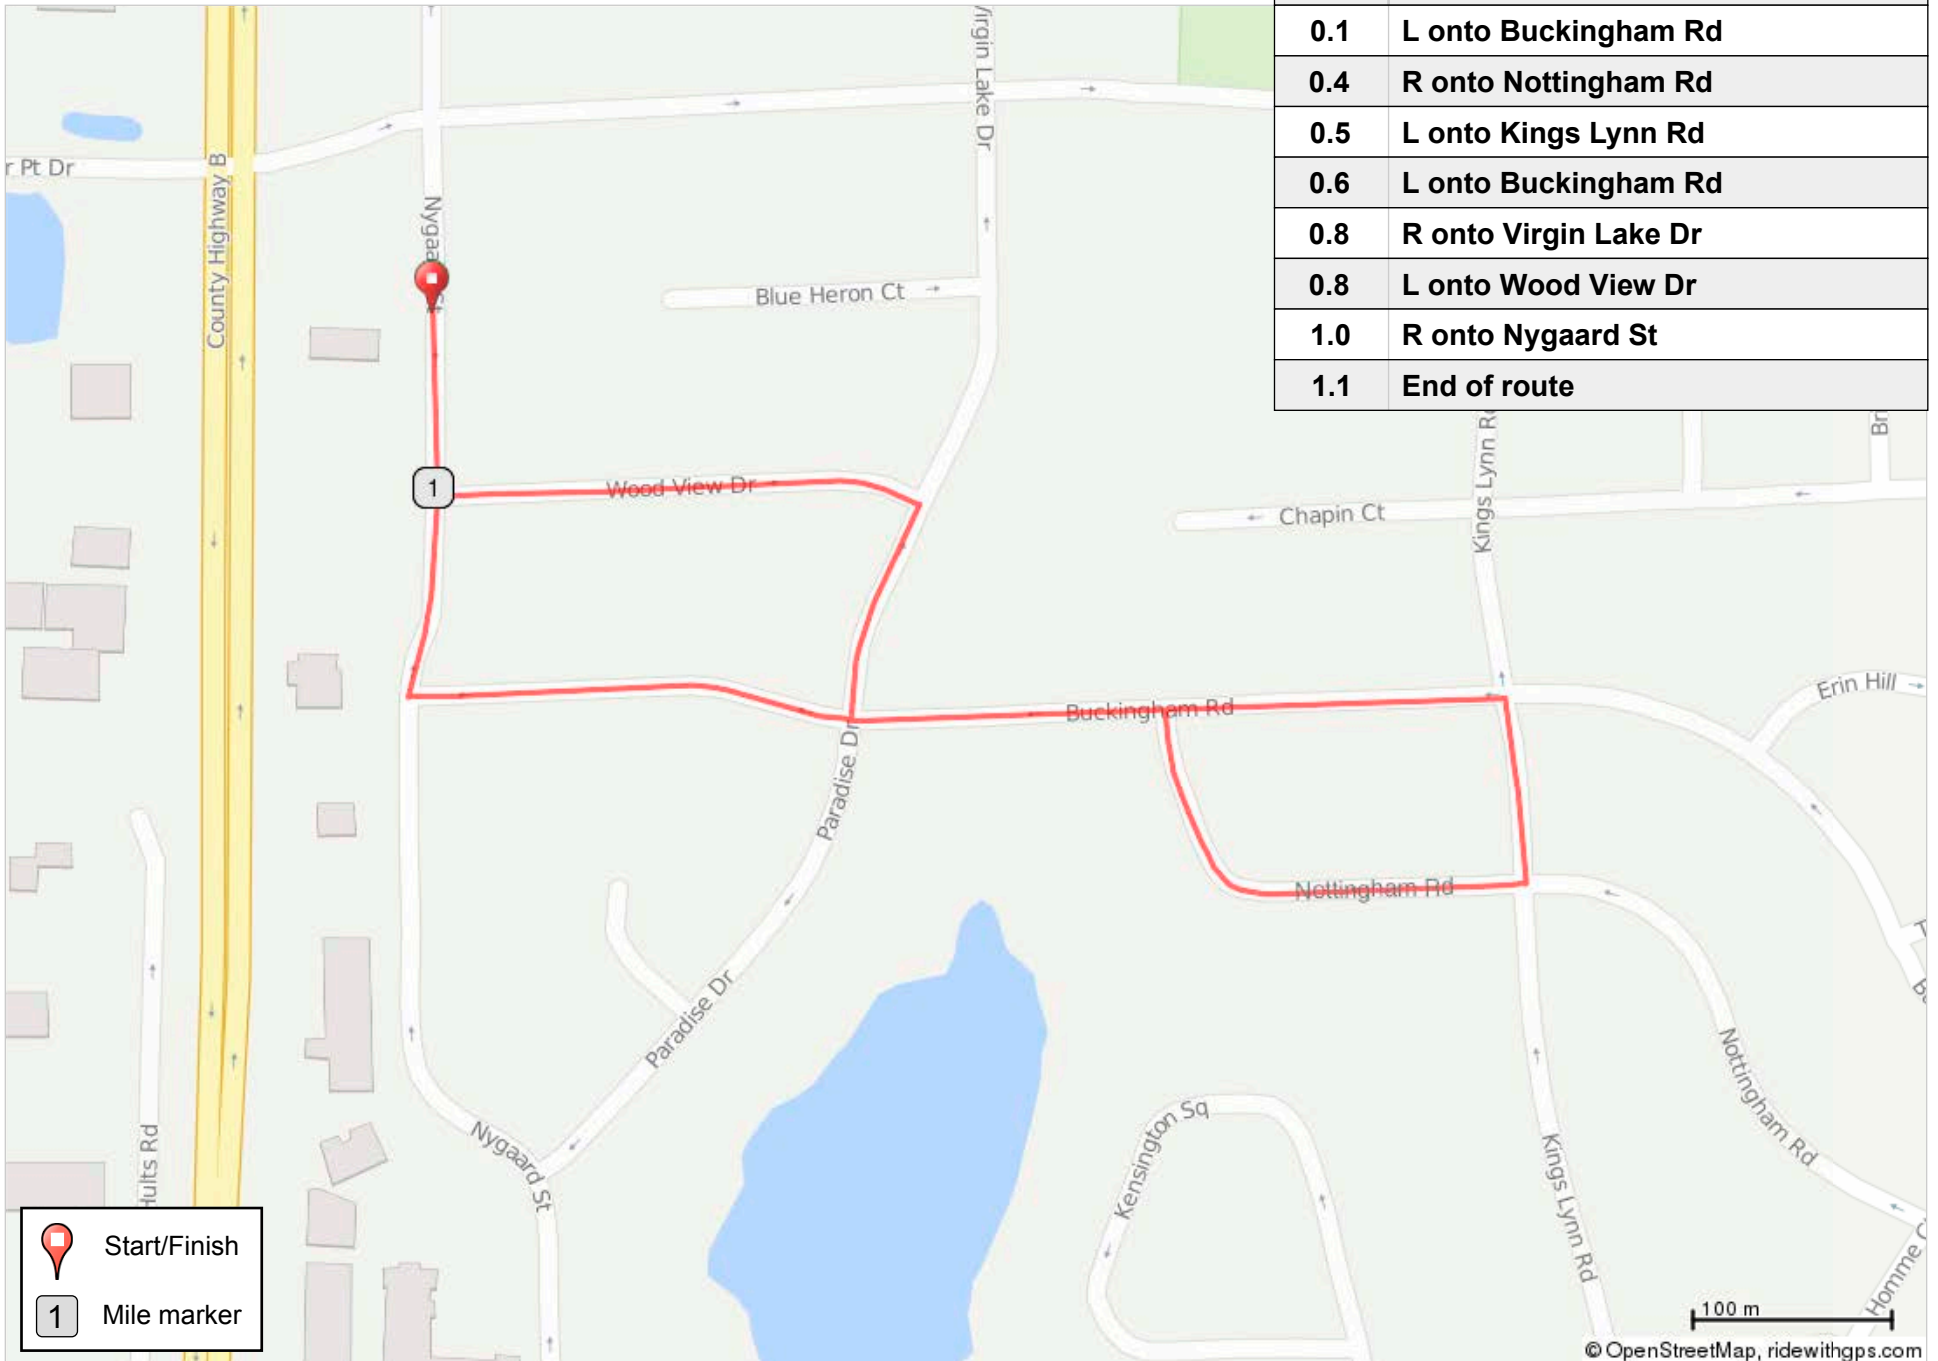

Stoughton Clinic 1 Mile Walk

0.0	South on Nygaard St
0.1	L onto Buckingham Rd
0.4	R onto Nottingham Rd
0.5	L onto Kings Lynn Rd
0.6	L onto Buckingham Rd
0.8	R onto Virgin Lake Dr
0.8	L onto Wood View Dr
1.0	R onto Nygaard St
1.1	End of route

 Start/Finish
 Mile marker