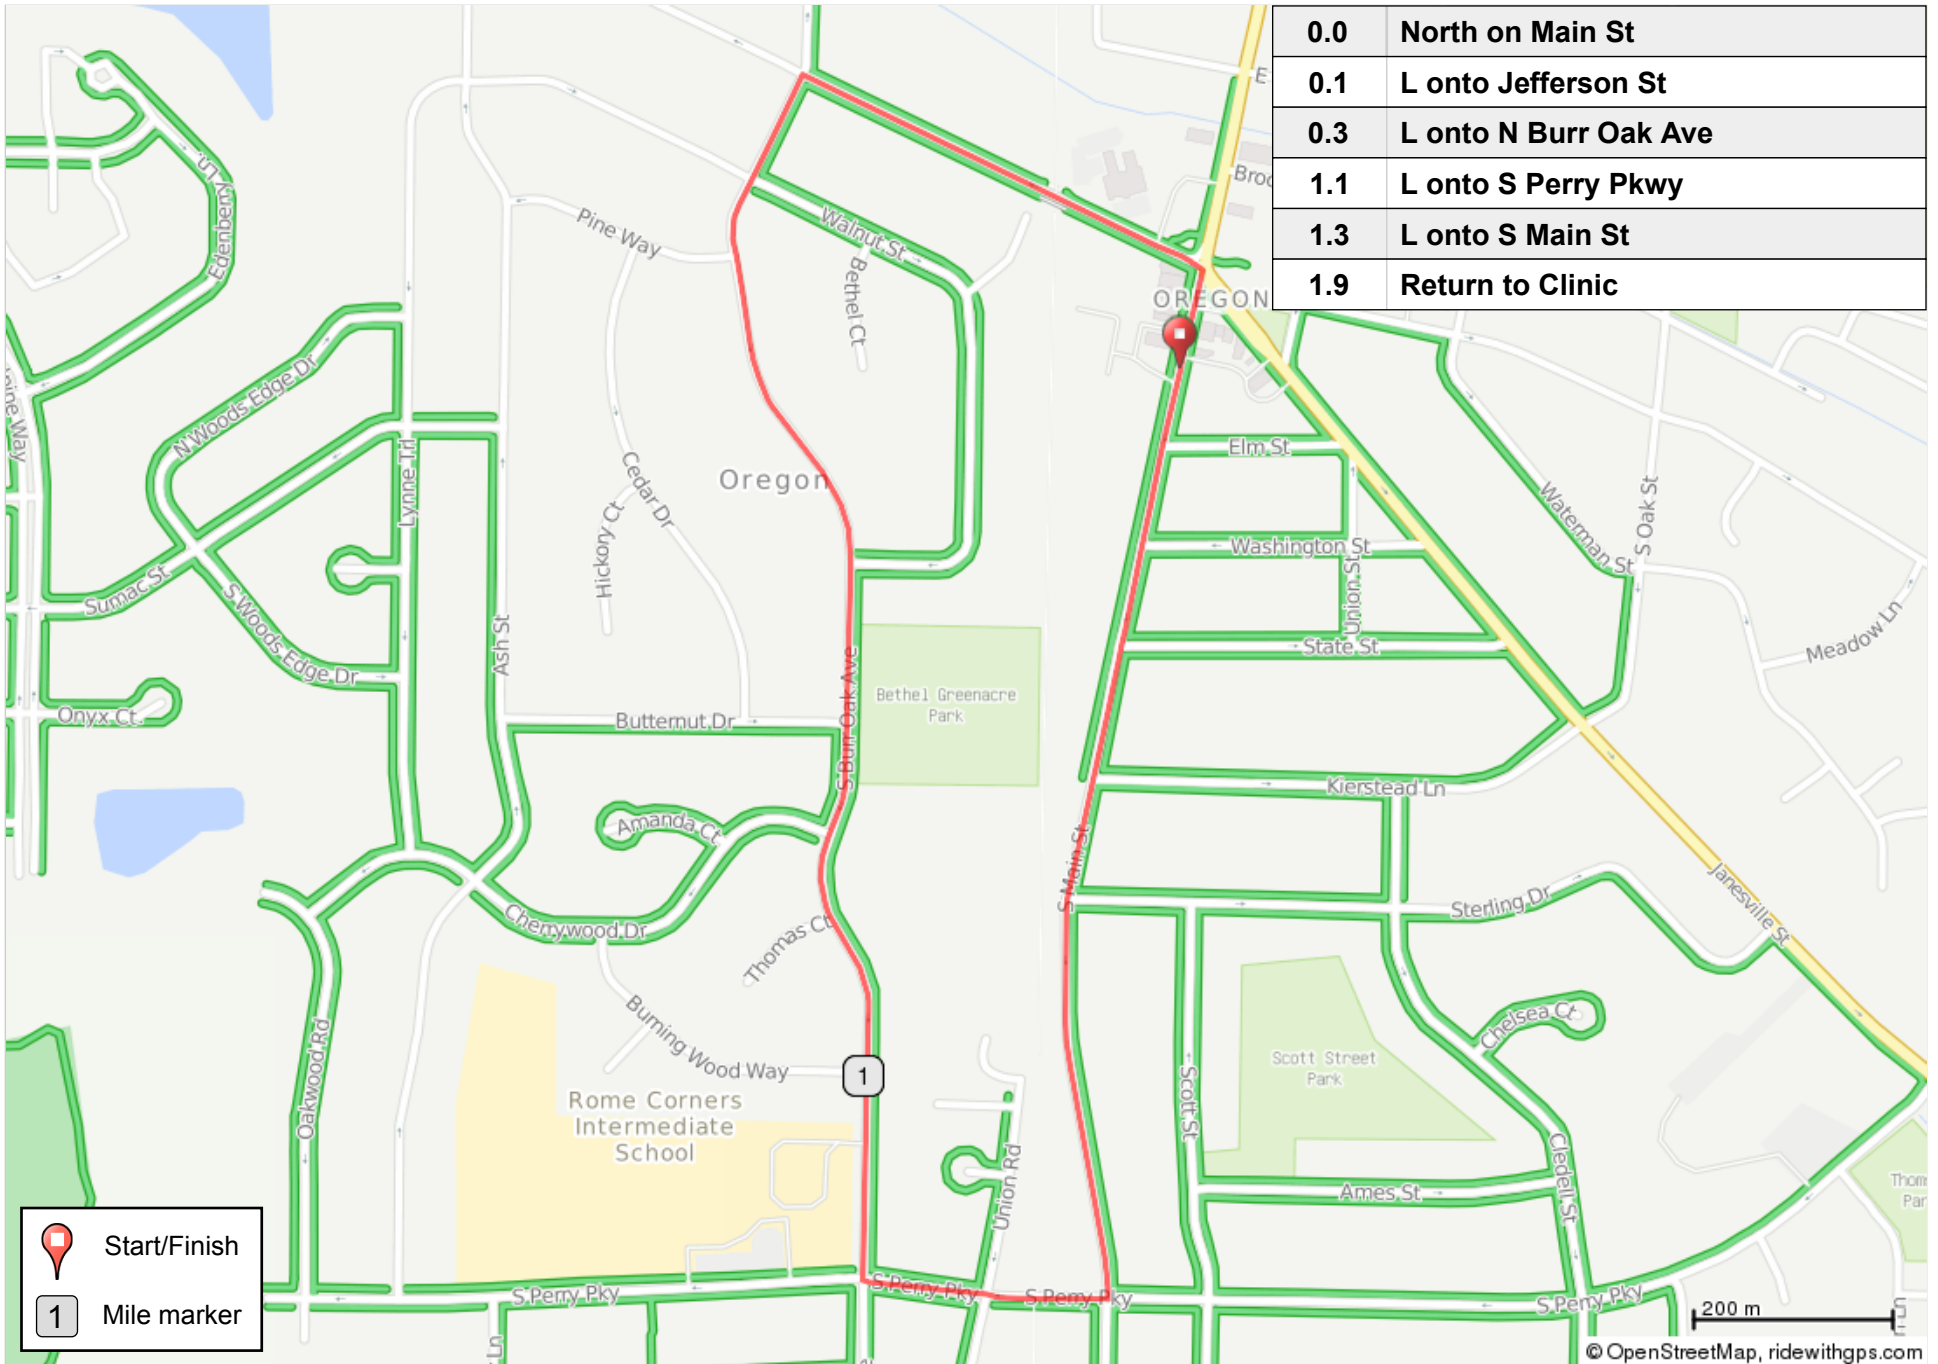

Oregon Clinic 2 Mile Walk

0.0	North on Main St
0.1	L onto Jefferson St
0.3	L onto N Burr Oak Ave
1.1	L onto S Perry Pkwy
1.3	L onto S Main St
1.9	Return to Clinic

 Start/Finish
 Mile marker