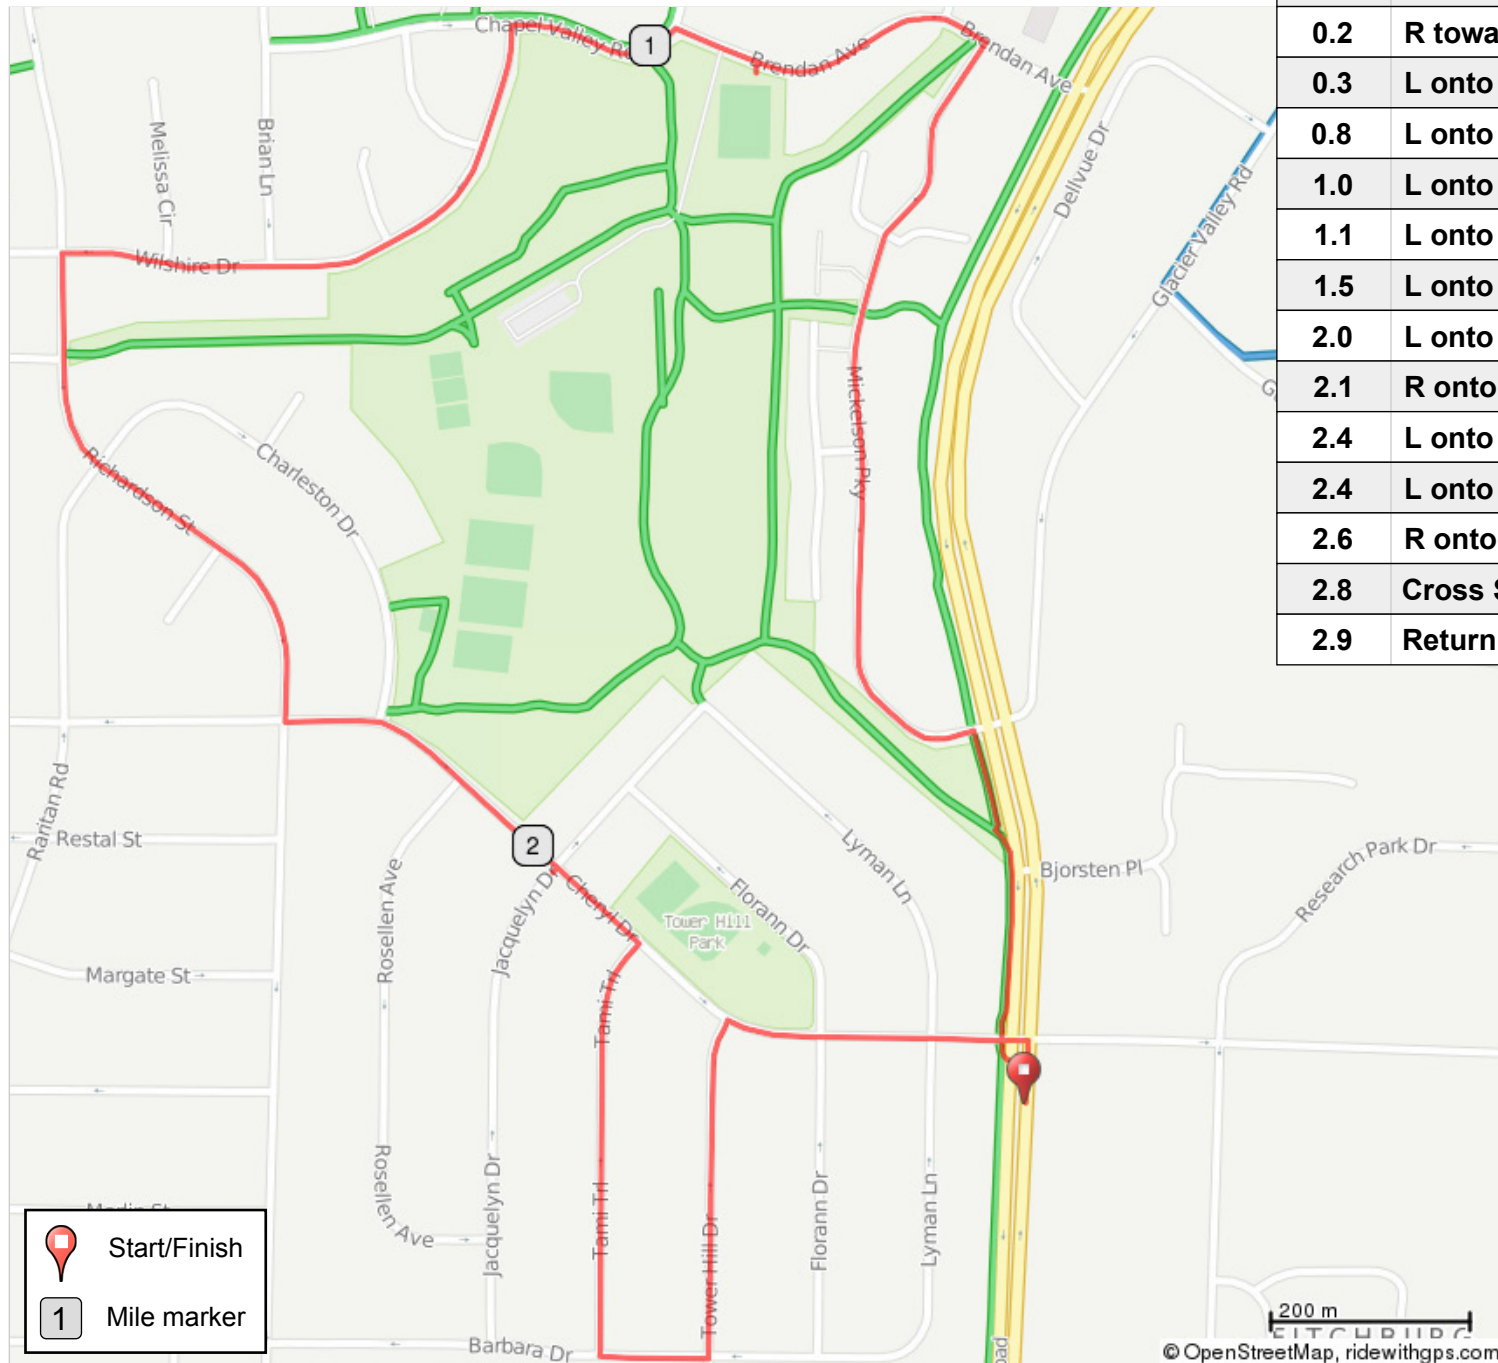

# Fitchburg Clinic 3 Mile Walk

0.0	Cross Fish Hatchery Rd to bike path
0.2	R toward Mickelson Pkwy
0.3	L onto Mickelson Pkwy
0.8	L onto Brendan Ave
1.0	L onto Chapel Valley Rd
1.1	L onto Wilshire Dr
1.5	L onto Richardson St
2.0	L onto Cheryl Dr
2.1	R onto Tami Trail
2.4	L onto Barbara Dr
2.4	L onto Tower Hill Dr
2.6	R onto Cheryl Dr
2.8	Cross S Fish Hatchery Rd
2.9	Return to Clinic