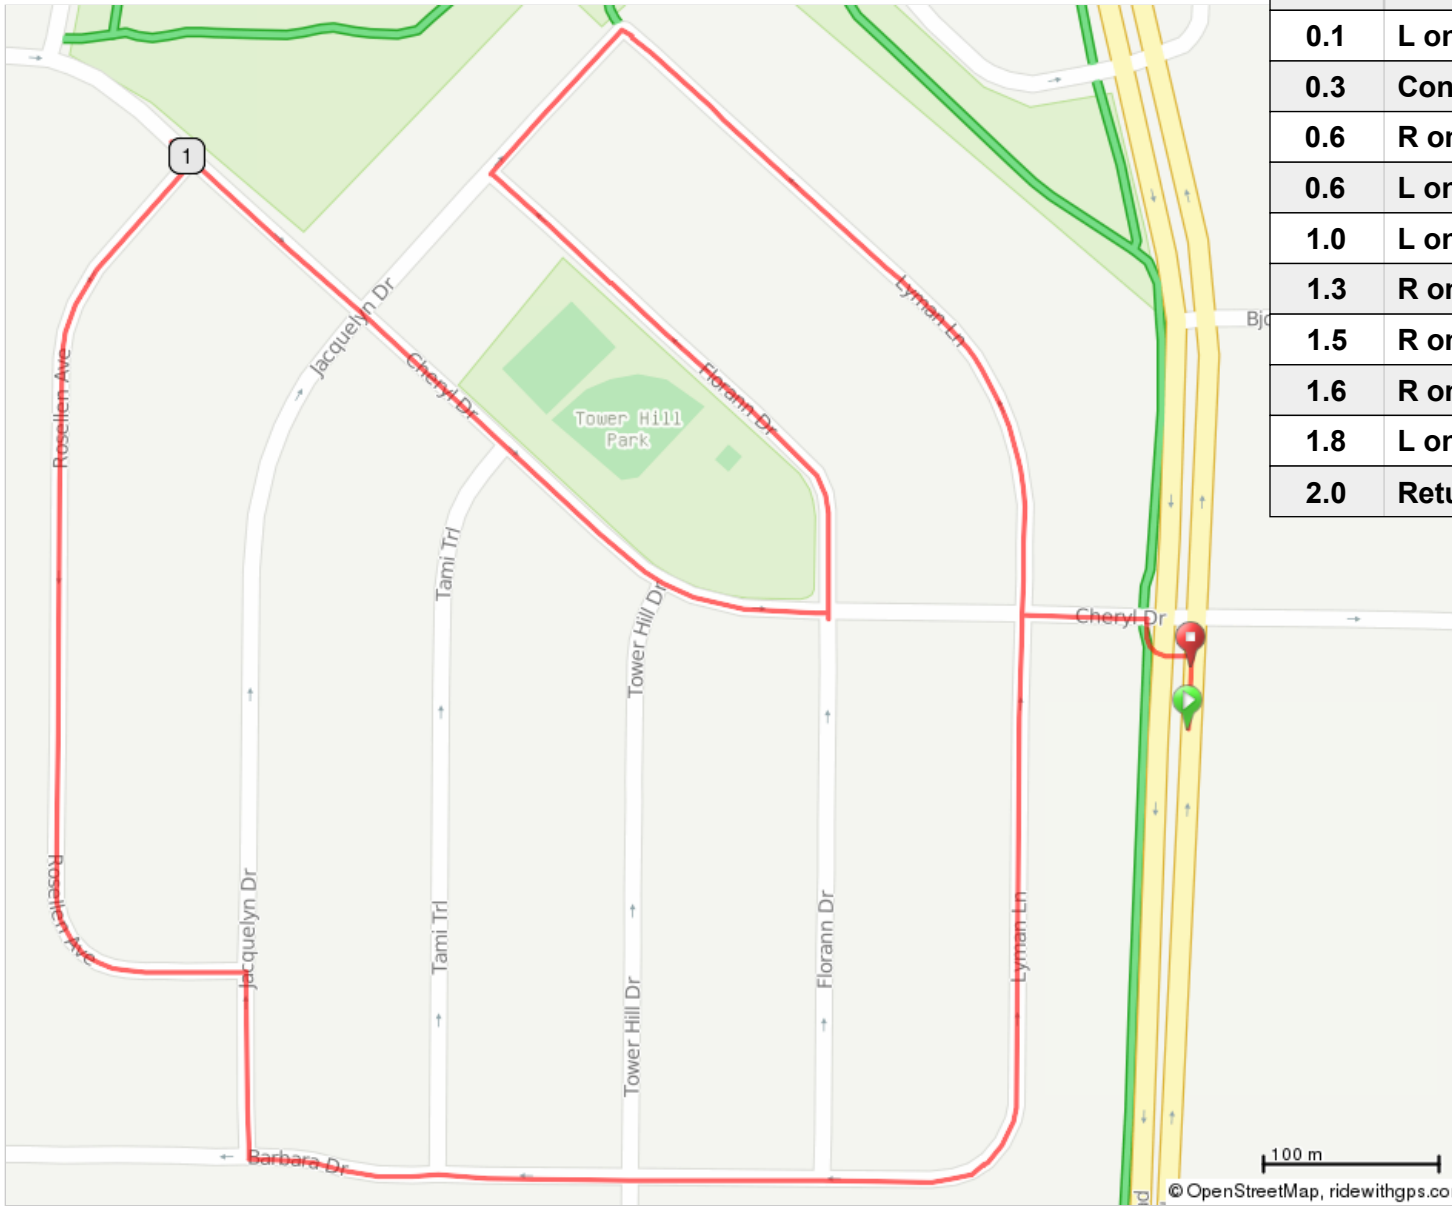

Fitchburg Clinic 2 Mile Walk

0.0	West on Cheryl Dr
0.1	L onto Lyman Ln
0.3	Continue onto Barbara Dr
0.6	R onto Jacquelyn Dr
0.6	L onto Rosellen Ave
1.0	L onto Cheryl Dr
1.3	R onto Florann Dr
1.5	R onto Jacquelyn Dr
1.6	R onto Lyman Ln
1.8	L onto Cheryl Dr
2.0	Return to Clinic

	Start/Finish
	Mile marker