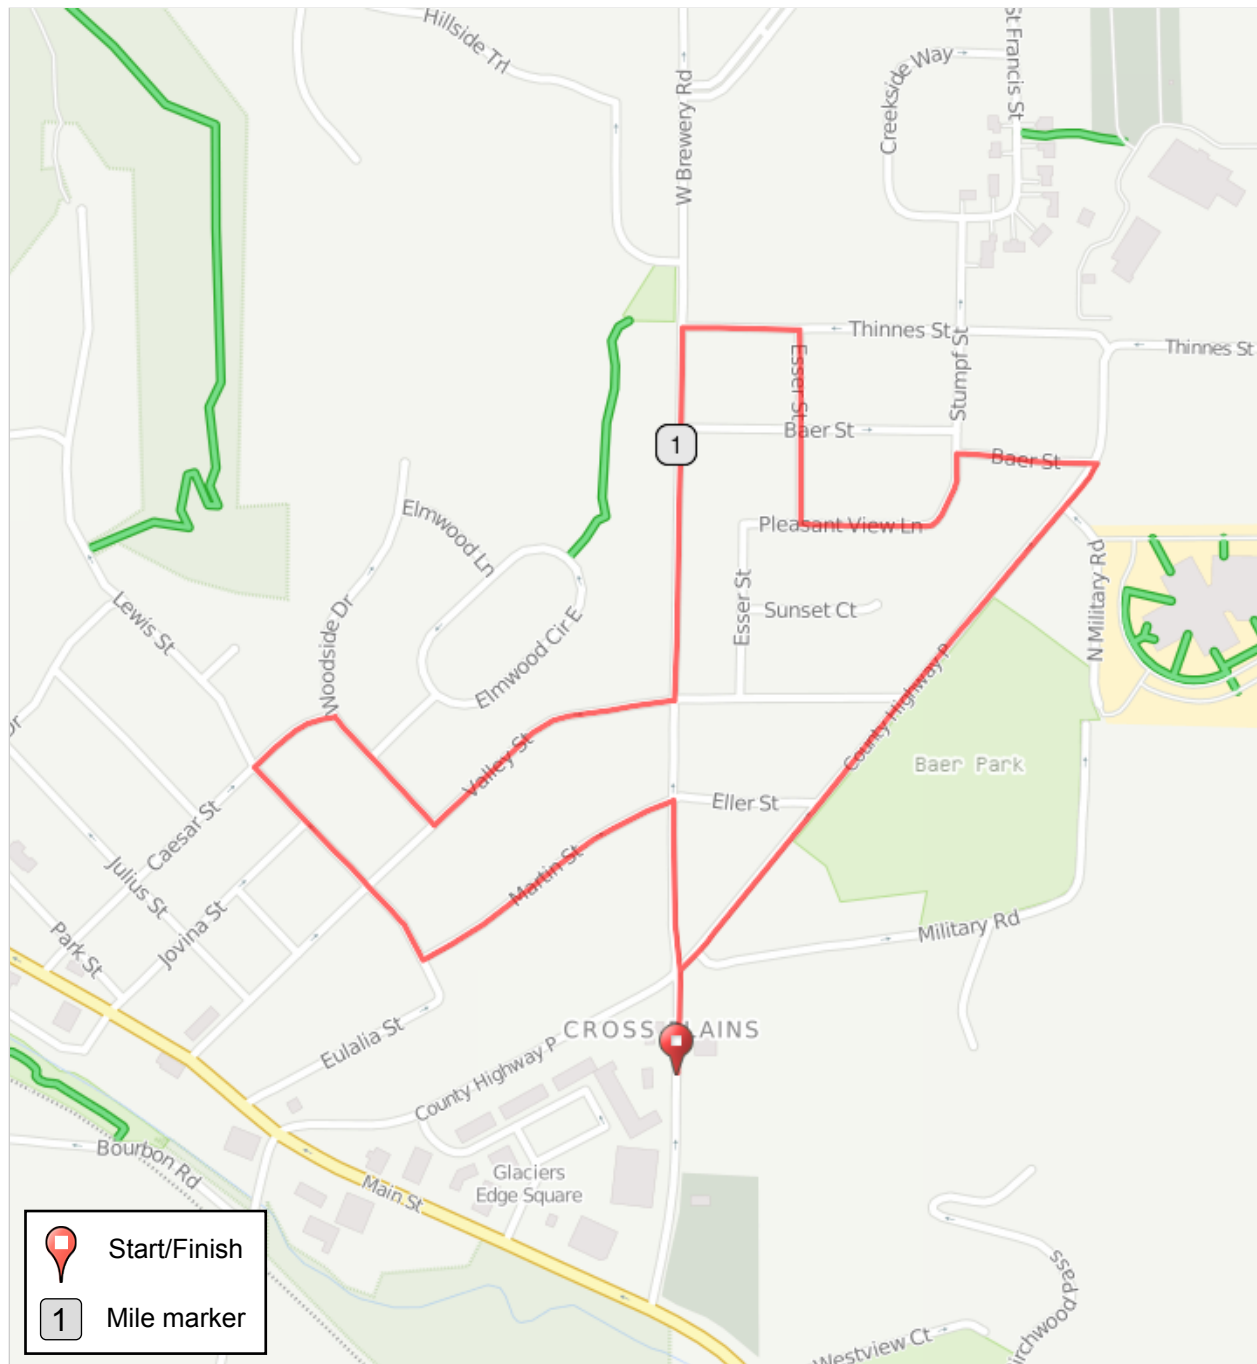

Cross Plains Clinic 2 Mile Walk

0.0	North on W Brewery Rd
0.2	L onto Martin St
0.4	R onto Lewis St
0.5	R onto Caesar St
0.6	R onto Woodside Dr
0.7	L onto Valley St
0.8	L onto W Brewery Rd
1.1	R onto Thinnest St
1.1	R onto Esser St
1.3	L onto Pleasant View Ln
1.3	Pleasant View Ln turns slightly L and becomes Stumpf St
1.4	R onto Baer St
1.5	R onto Church St/County Highway P
1.9	L onto W Brewery Rd
2.0	End of route