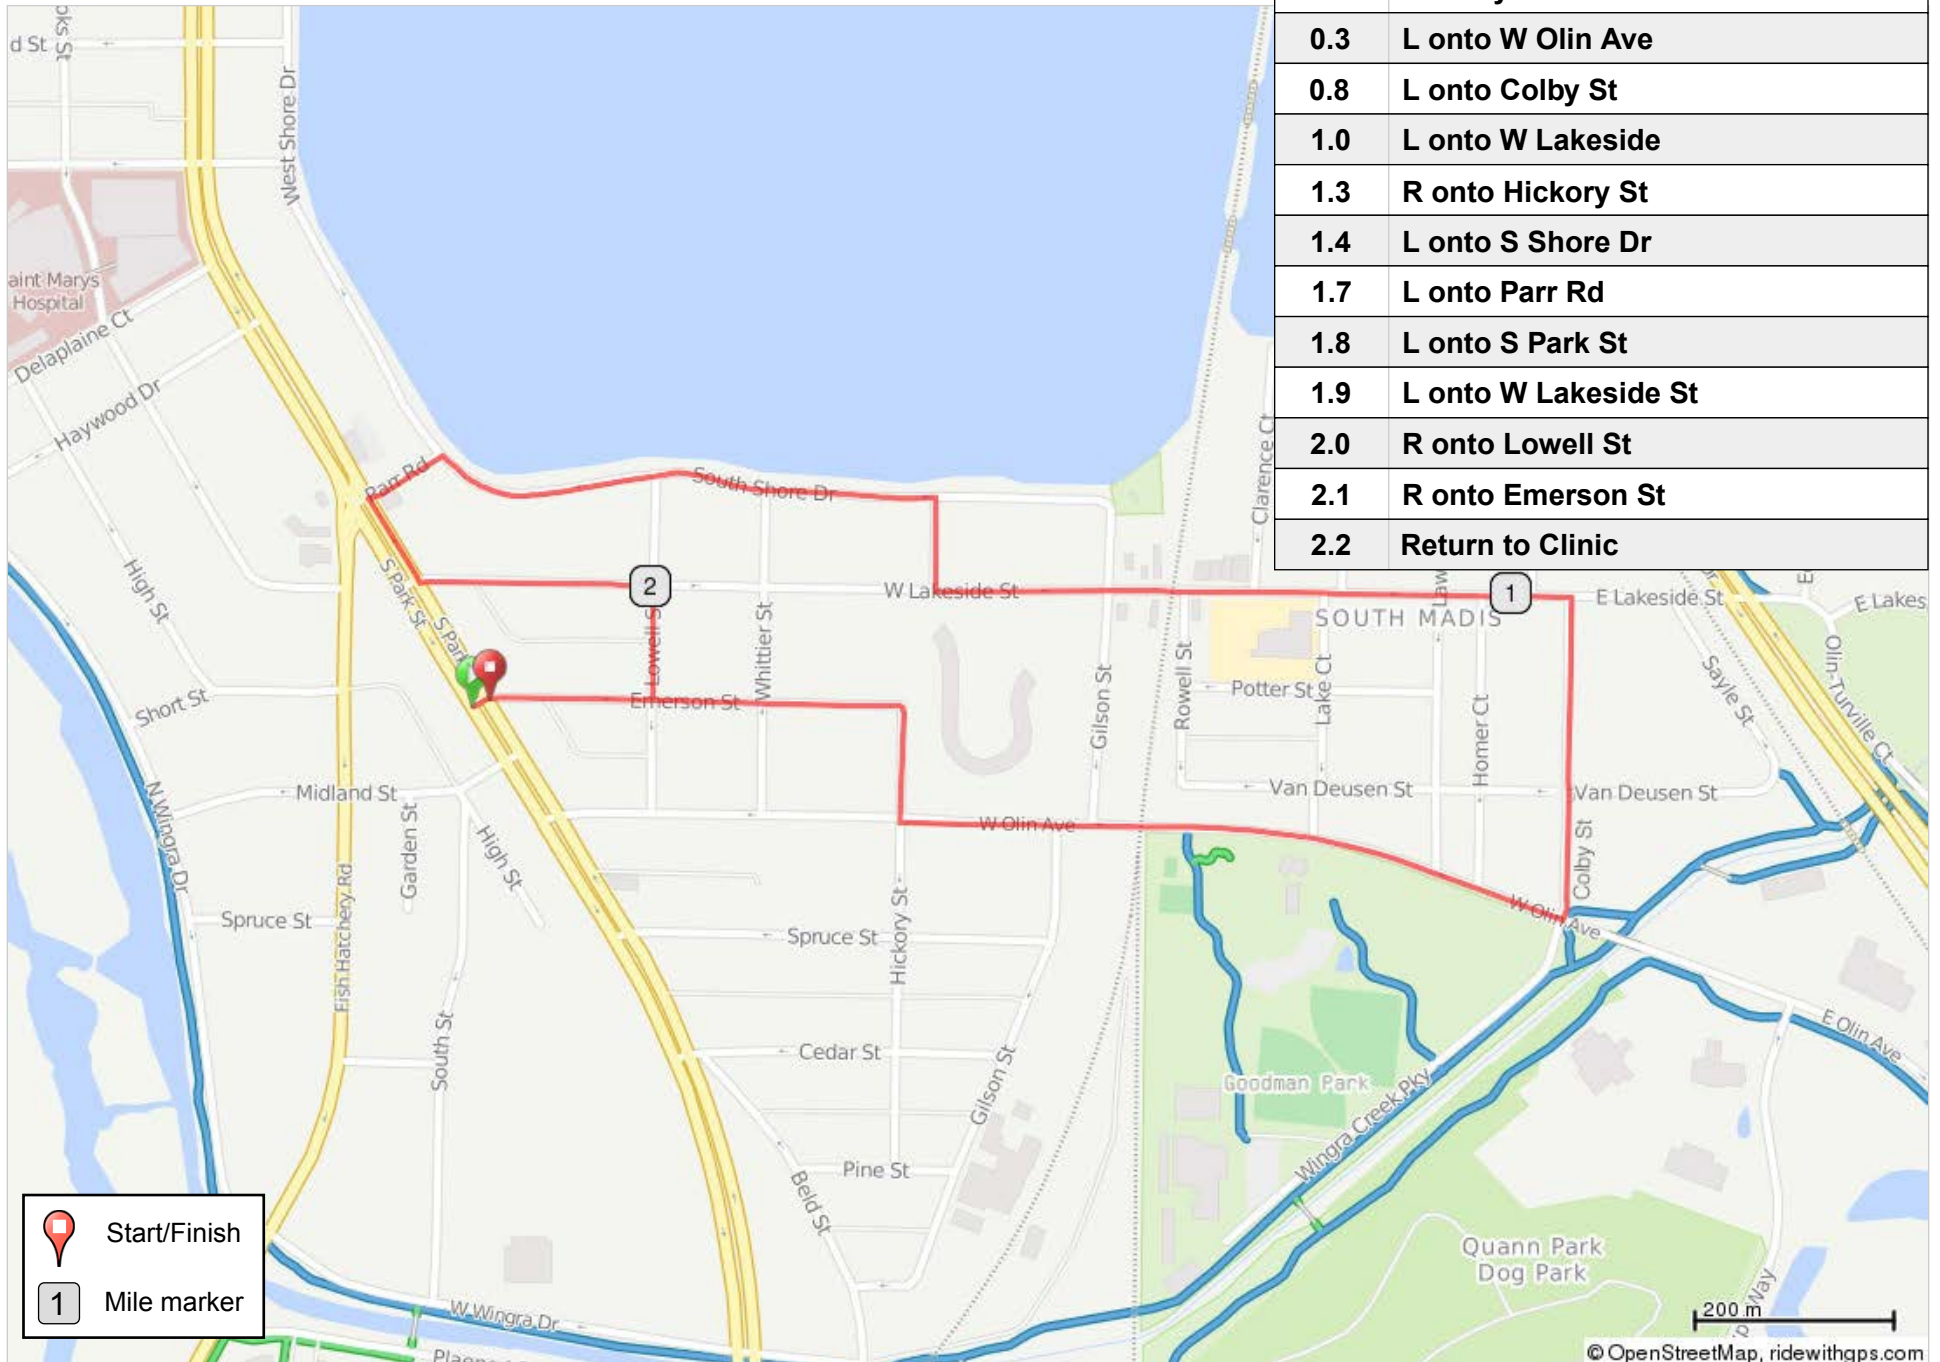

# Arboretum Clinic 2 Mile Walk

0.0	Straight onto Emerson St
0.3	Emerson St turns R and becomes Hickory St
0.3	L onto W Olin Ave
0.8	L onto Colby St
1.0	L onto W Lakeside
1.3	R onto Hickory St
1.4	L onto S Shore Dr
1.7	L onto Parr Rd
1.8	L onto S Park St
1.9	L onto W Lakeside St
2.0	R onto Lowell St
2.1	R onto Emerson St
2.2	Return to Clinic

 Start/Finish  
 Mile marker