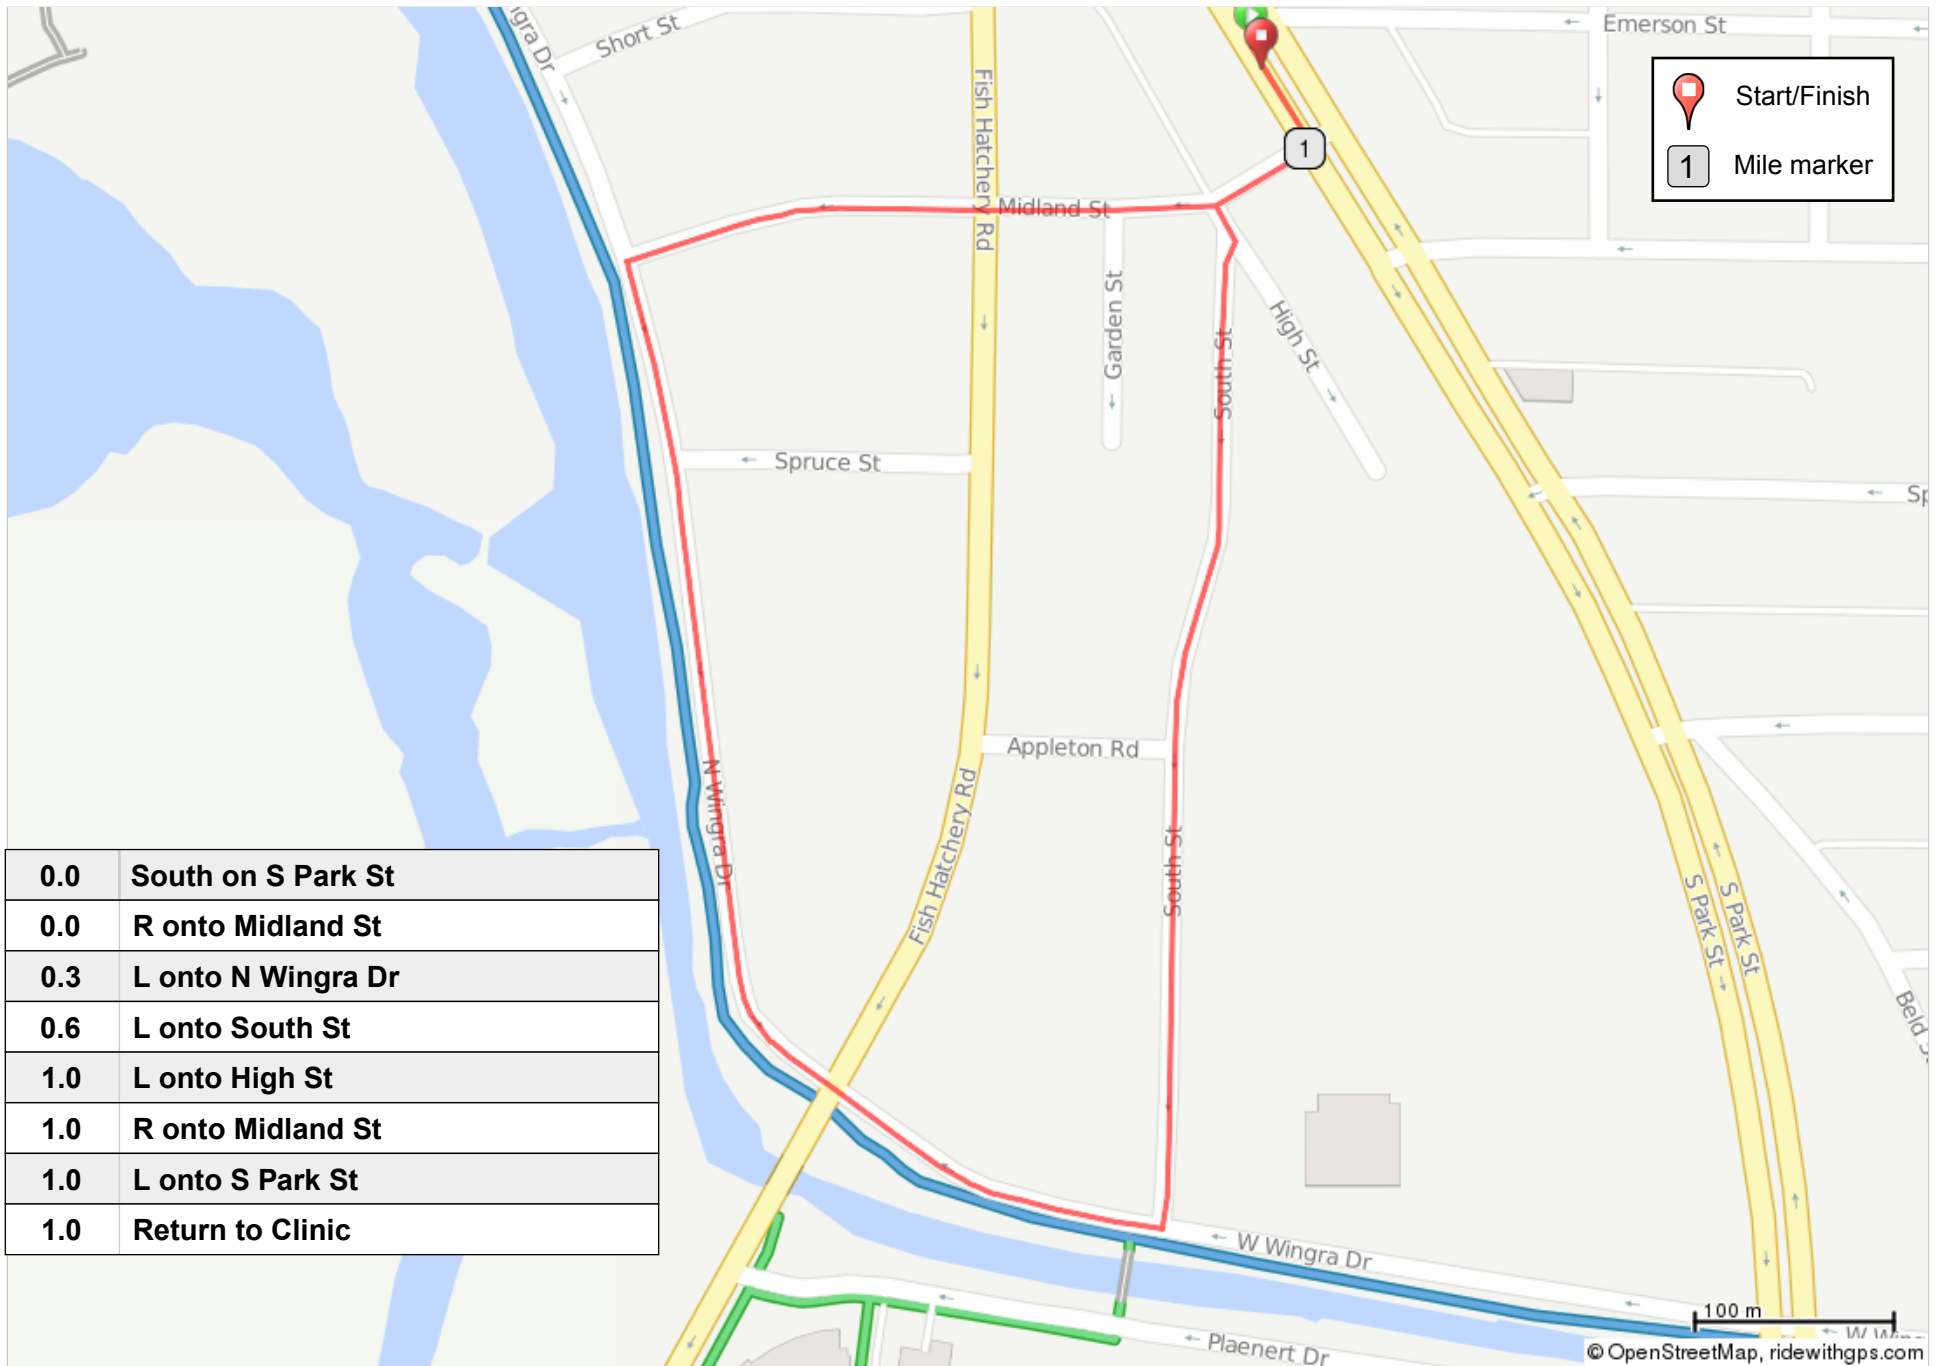

Arboretum Clinic 1 Mile Walk

0.0	South on S Park St
0.0	R onto Midland St
0.3	L onto N Wingra Dr
0.6	L onto South St
1.0	L onto High St
1.0	R onto Midland St
1.0	L onto S Park St
1.0	Return to Clinic