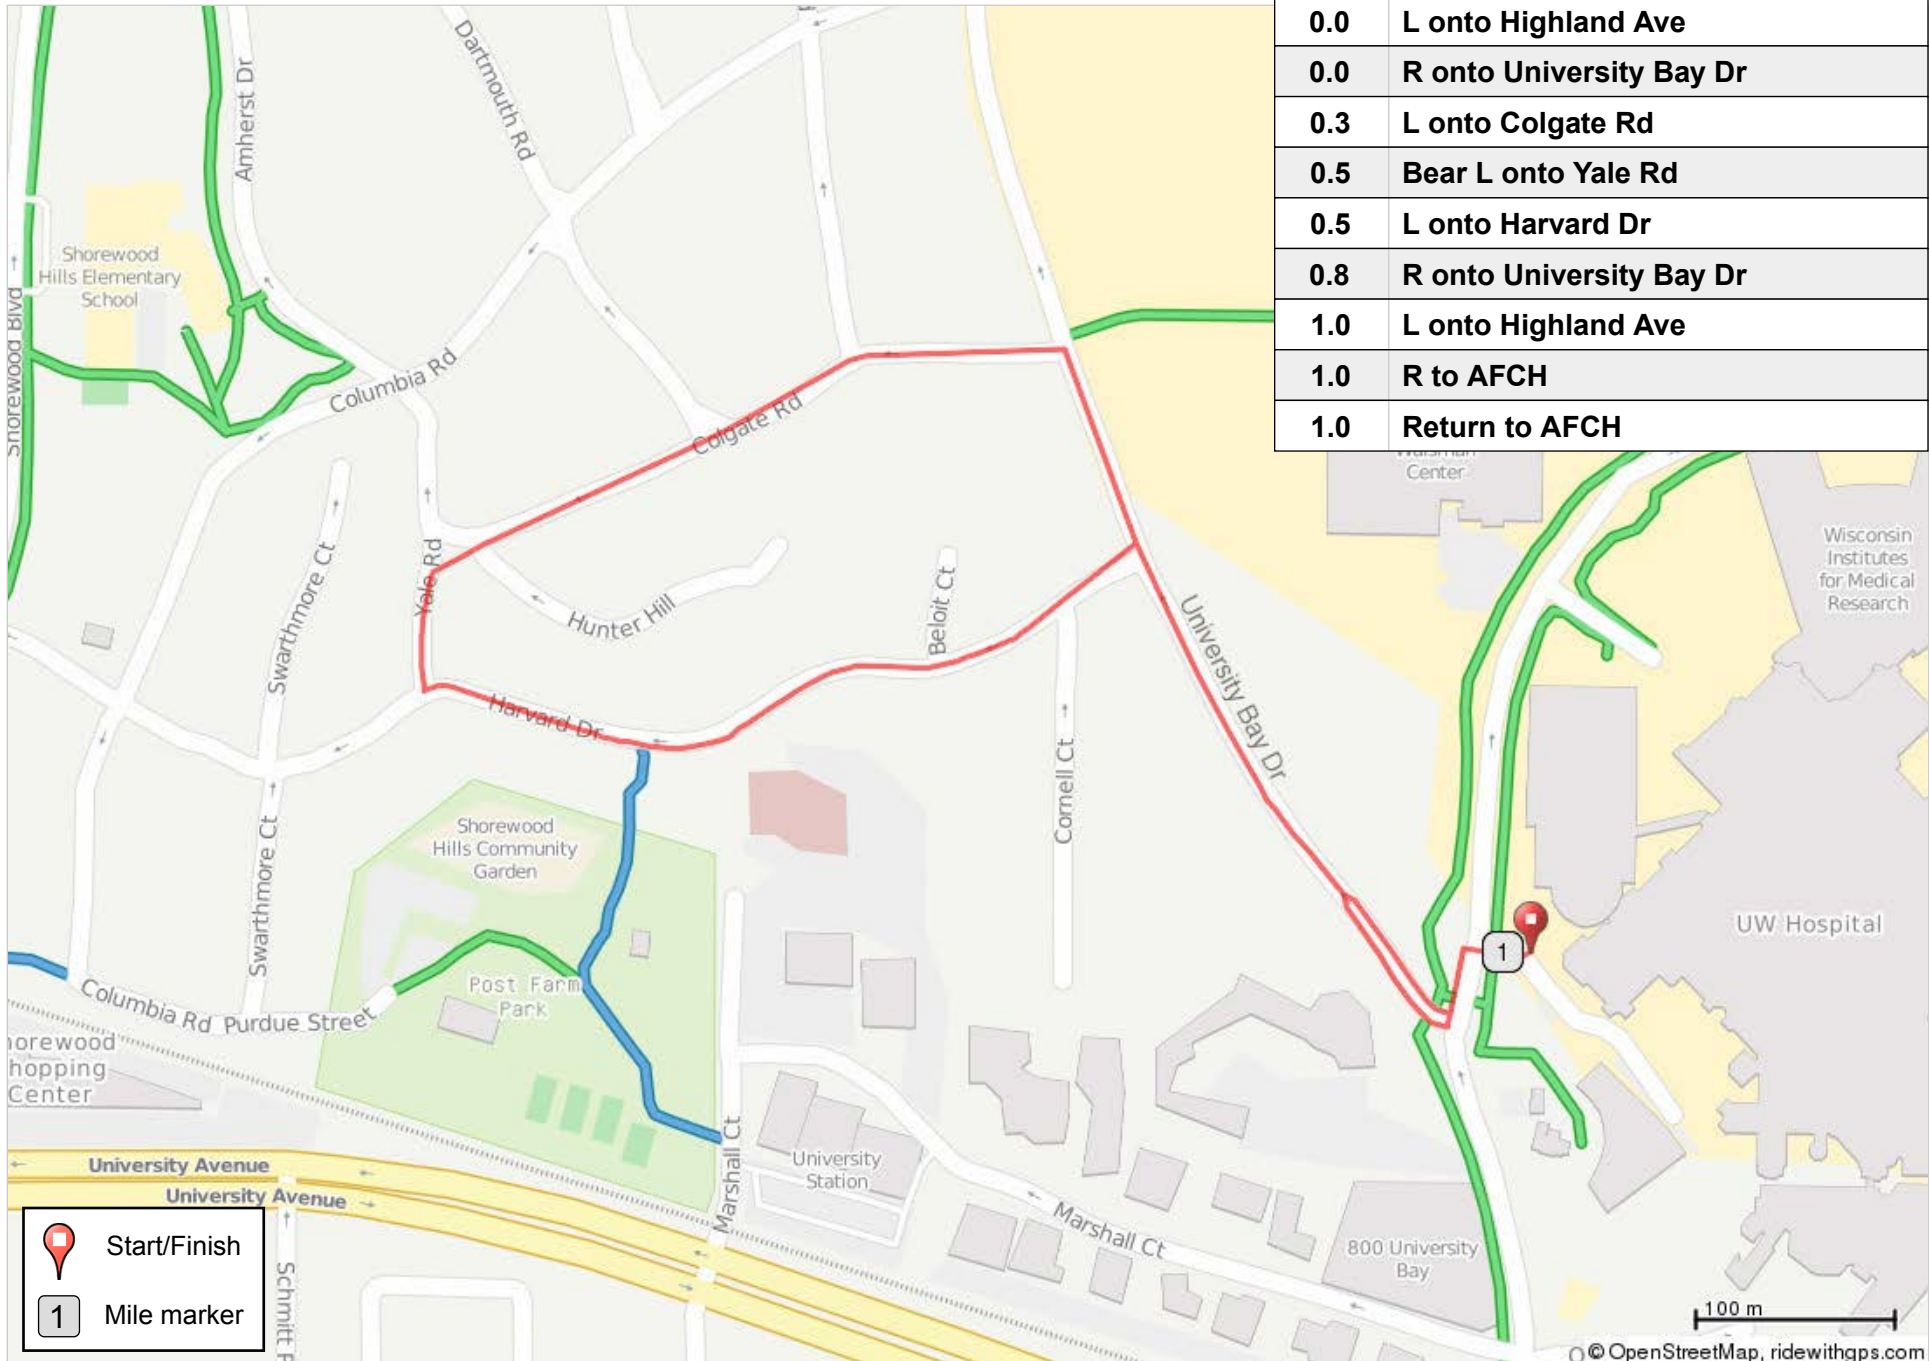

# AFCH 1 mile Walk

0.0	Start at AFCH
0.0	L onto Highland Ave
0.0	R onto University Bay Dr
0.3	L onto Colgate Rd
0.5	Bear L onto Yale Rd
0.5	L onto Harvard Dr
0.8	R onto University Bay Dr
1.0	L onto Highland Ave
1.0	R to AFCH
1.0	Return to AFCH

 Start/Finish  
 Mile marker