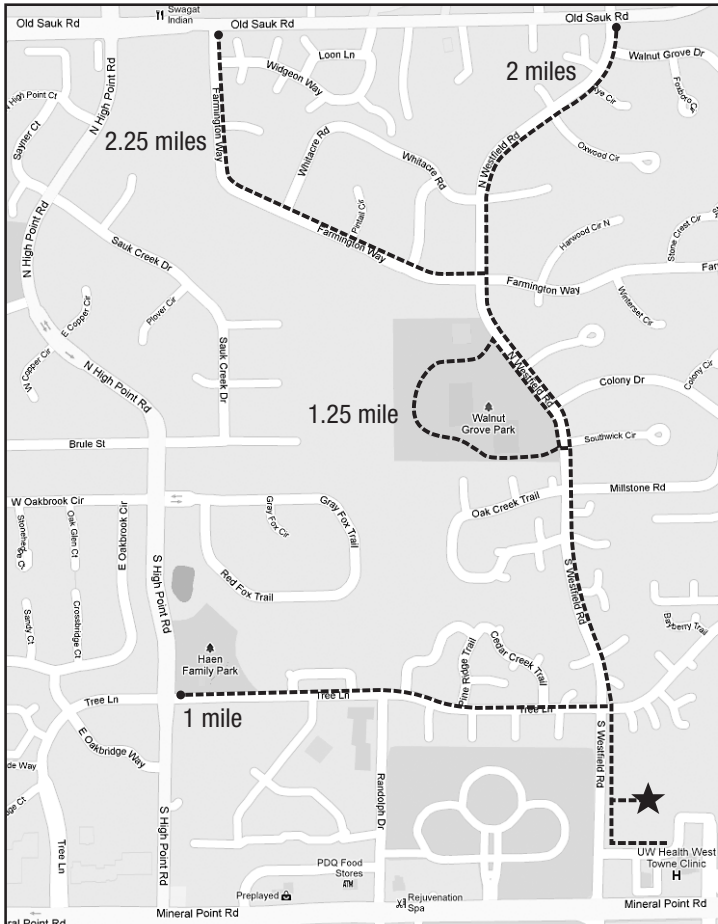

# 301 S. Westfield and West Towne Clinic Walking Map

1 mile = At Westfield Rd., turn right and proceed north to Tree Lane. Turn left onto Tree Lane. Walk to Haen Family Park, and return to starting point.

1.25 miles = At Westfield Rd., turn right and proceed to Walnut Grove Park. Via the walking path, continue through the park. When you reach Westfield Rd., return to starting point.

2 miles = At Westfield Rd., turn right and proceed north until you reach Old Sauk Rd. At Old Sauk Rd., turn around and return to starting point.

2.25 miles = At Westfield Rd., turn right and proceed north. At Farmington Way, turn left. Proceed until you reach Old Sauk Rd. At Old Sauk Rd., turn around and return to starting point.