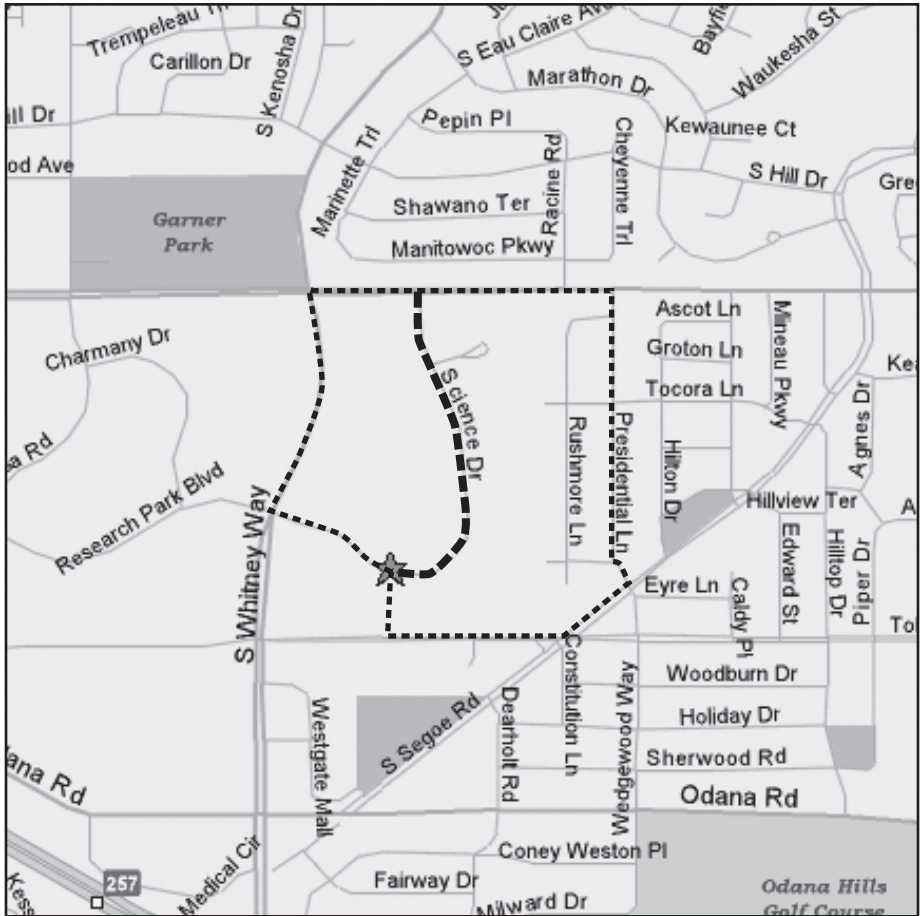

ASB and Research Park Clinic Walking Routes

1 mile = To Mineral Point Rd. and back along Science Drive

1.8 miles = Science Drive to Whitney Way, turn R to Mineral Point Rd., turn R to Presidential Ln., turn R to Segoe Rd., turn R to Tokay Blvd., turn R into road between ASB and RP parking lots