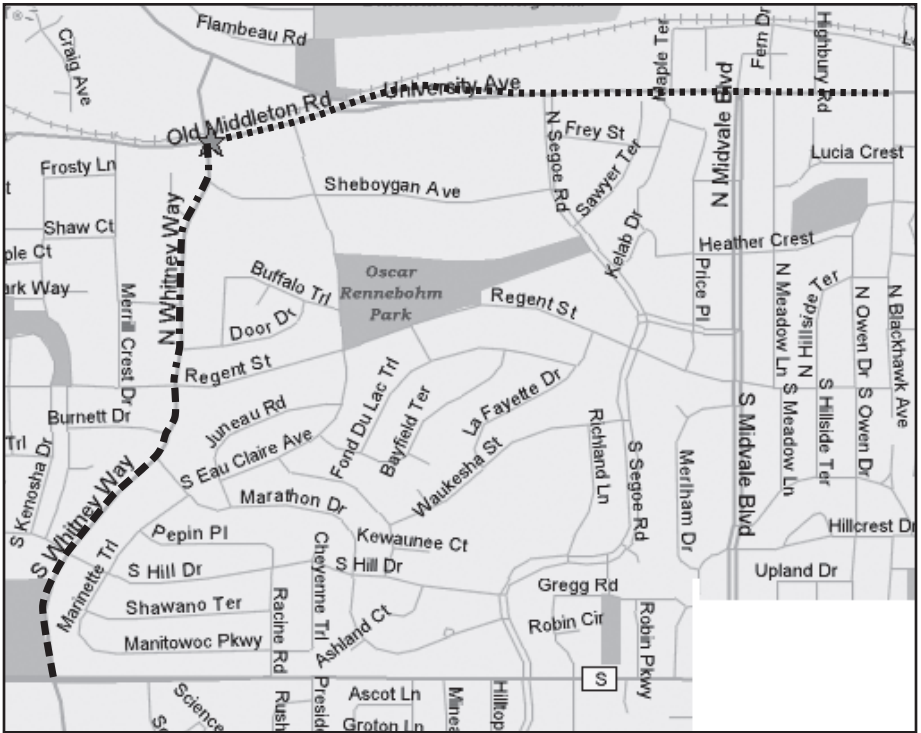

PSC Walking Routes

.5 mile = South on Whitney Way to Regent St. and back

1 mile = East on Old Middleton Rd. to University Ave, go straight to University Credit Union and back

1 mile = South on Whitney Way to Mineral Point Rd. and back