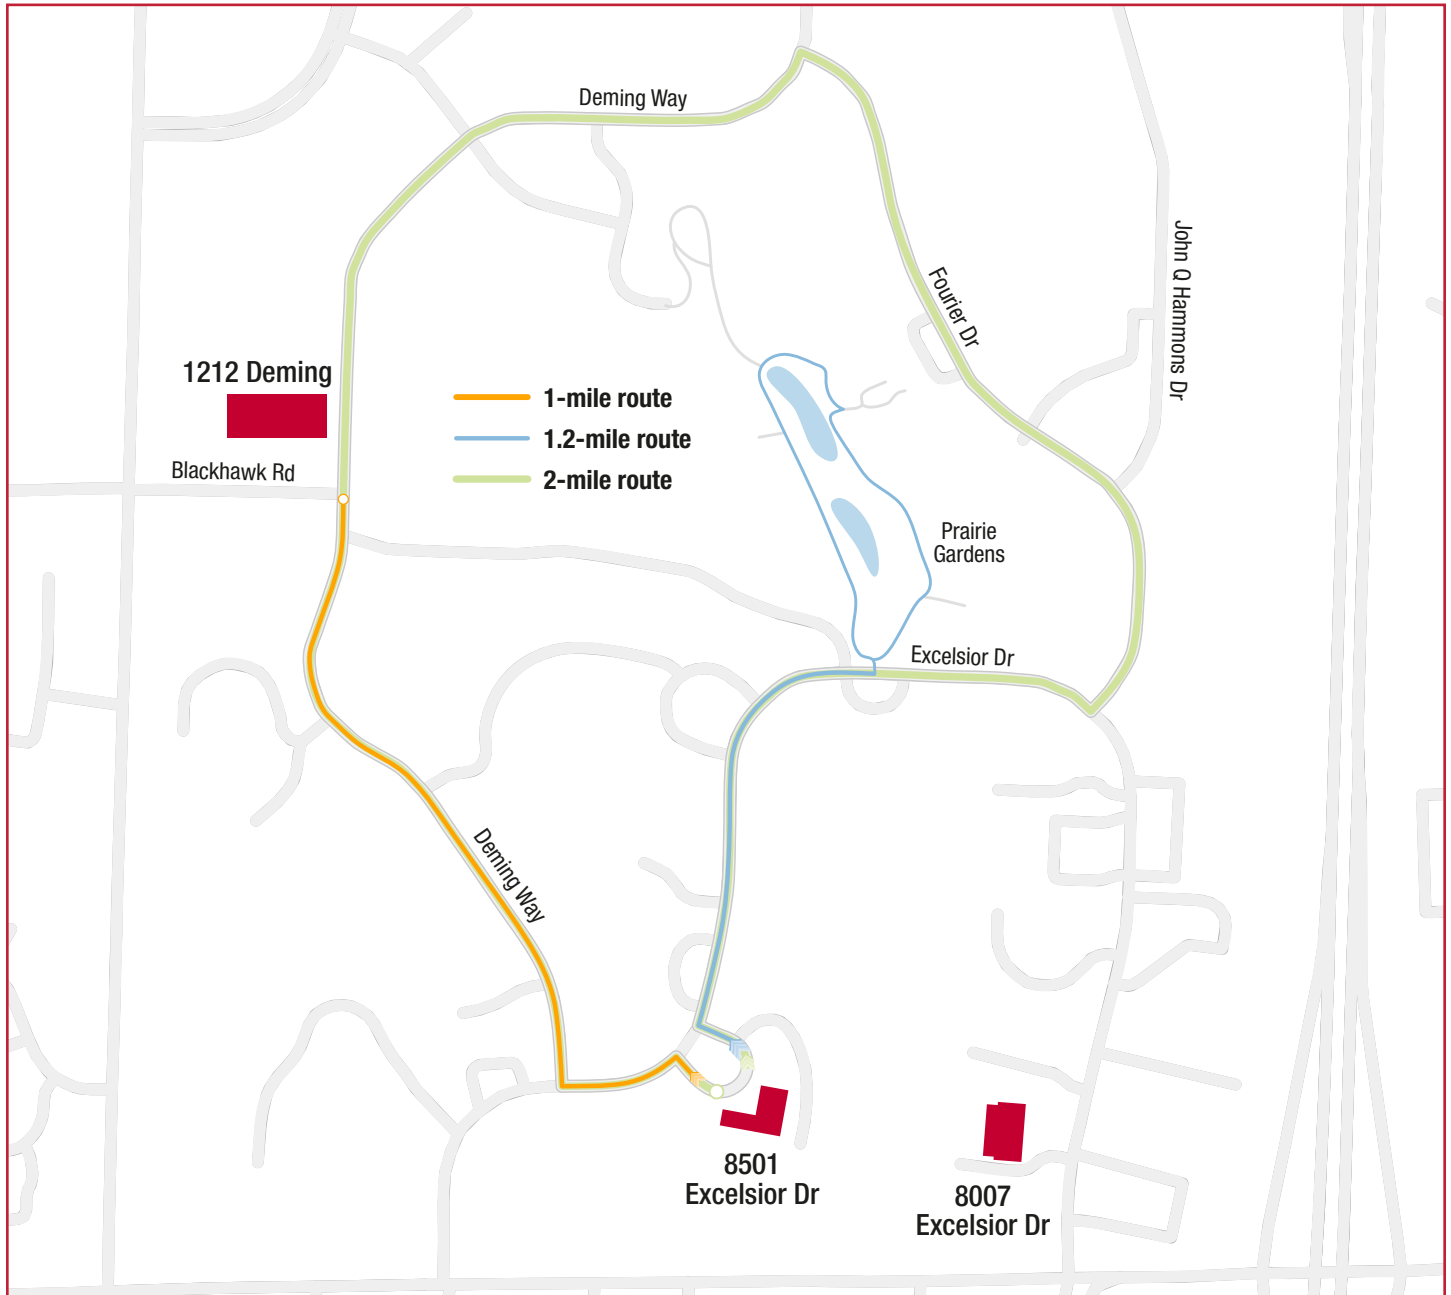

# 1212 Deming and Excelsior Walking Routes

## 1-mile route

- From the 8501 Excelsior building entrance, turn left onto Excelsior Drive.
- Turn right onto Deming Way.
- Proceed to Blackhawk Road.
- At Blackhawk Road, turn around and retrace steps back to 8501 Excelsior Drive.

## 1.2-mile route

- From the 8501 Excelsior Dr. building entrance, turn right onto Excelsior Drive.
- After the Healthgrades entrance, turn left onto the concrete path and follow around prairie gardens.
- Turn right onto Excelsior Drive and return to the building.

## 2-mile route

- From the 8501 Excelsior Dr. building entrance, turn right onto Excelsior Drive.
- Turn left onto Fourier Drive.
- Turn left onto Deming Way.
- Turn left onto Excelsior Drive and return to the building.