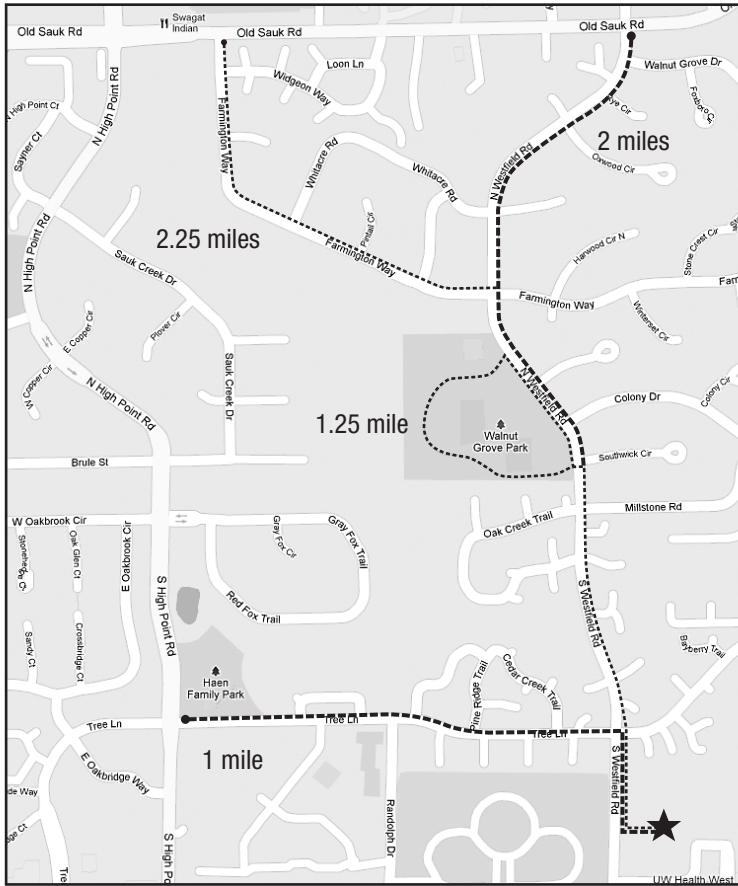

301 S. Westfield Walking Routes

1 mile = At Westfield Rd., turn right and proceed north to Tree Lane. Turn left onto Tree Lane. Walk to Haen Family Park, and return to 301 S. Westfield Rd.

1.25 miles = At Westfield Rd., turn right and proceed to Walnut Grove Park. Via the walking path, continue through the park. When you reach Westfield Rd., return to 301 S. Westfield.

2 miles = At Westfield Rd., turn right and proceed north until you reach Old Sauk Rd. At Old Sauk Rd., turn around and return to 301 S. Westfield.

2.25 miles = At Westfield Rd., turn right and proceed north. At Farmington Way, turn left. Proceed until you reach Old Sauk Rd. At Old Sauk Rd., turn around and return to 301 S. Westfield.