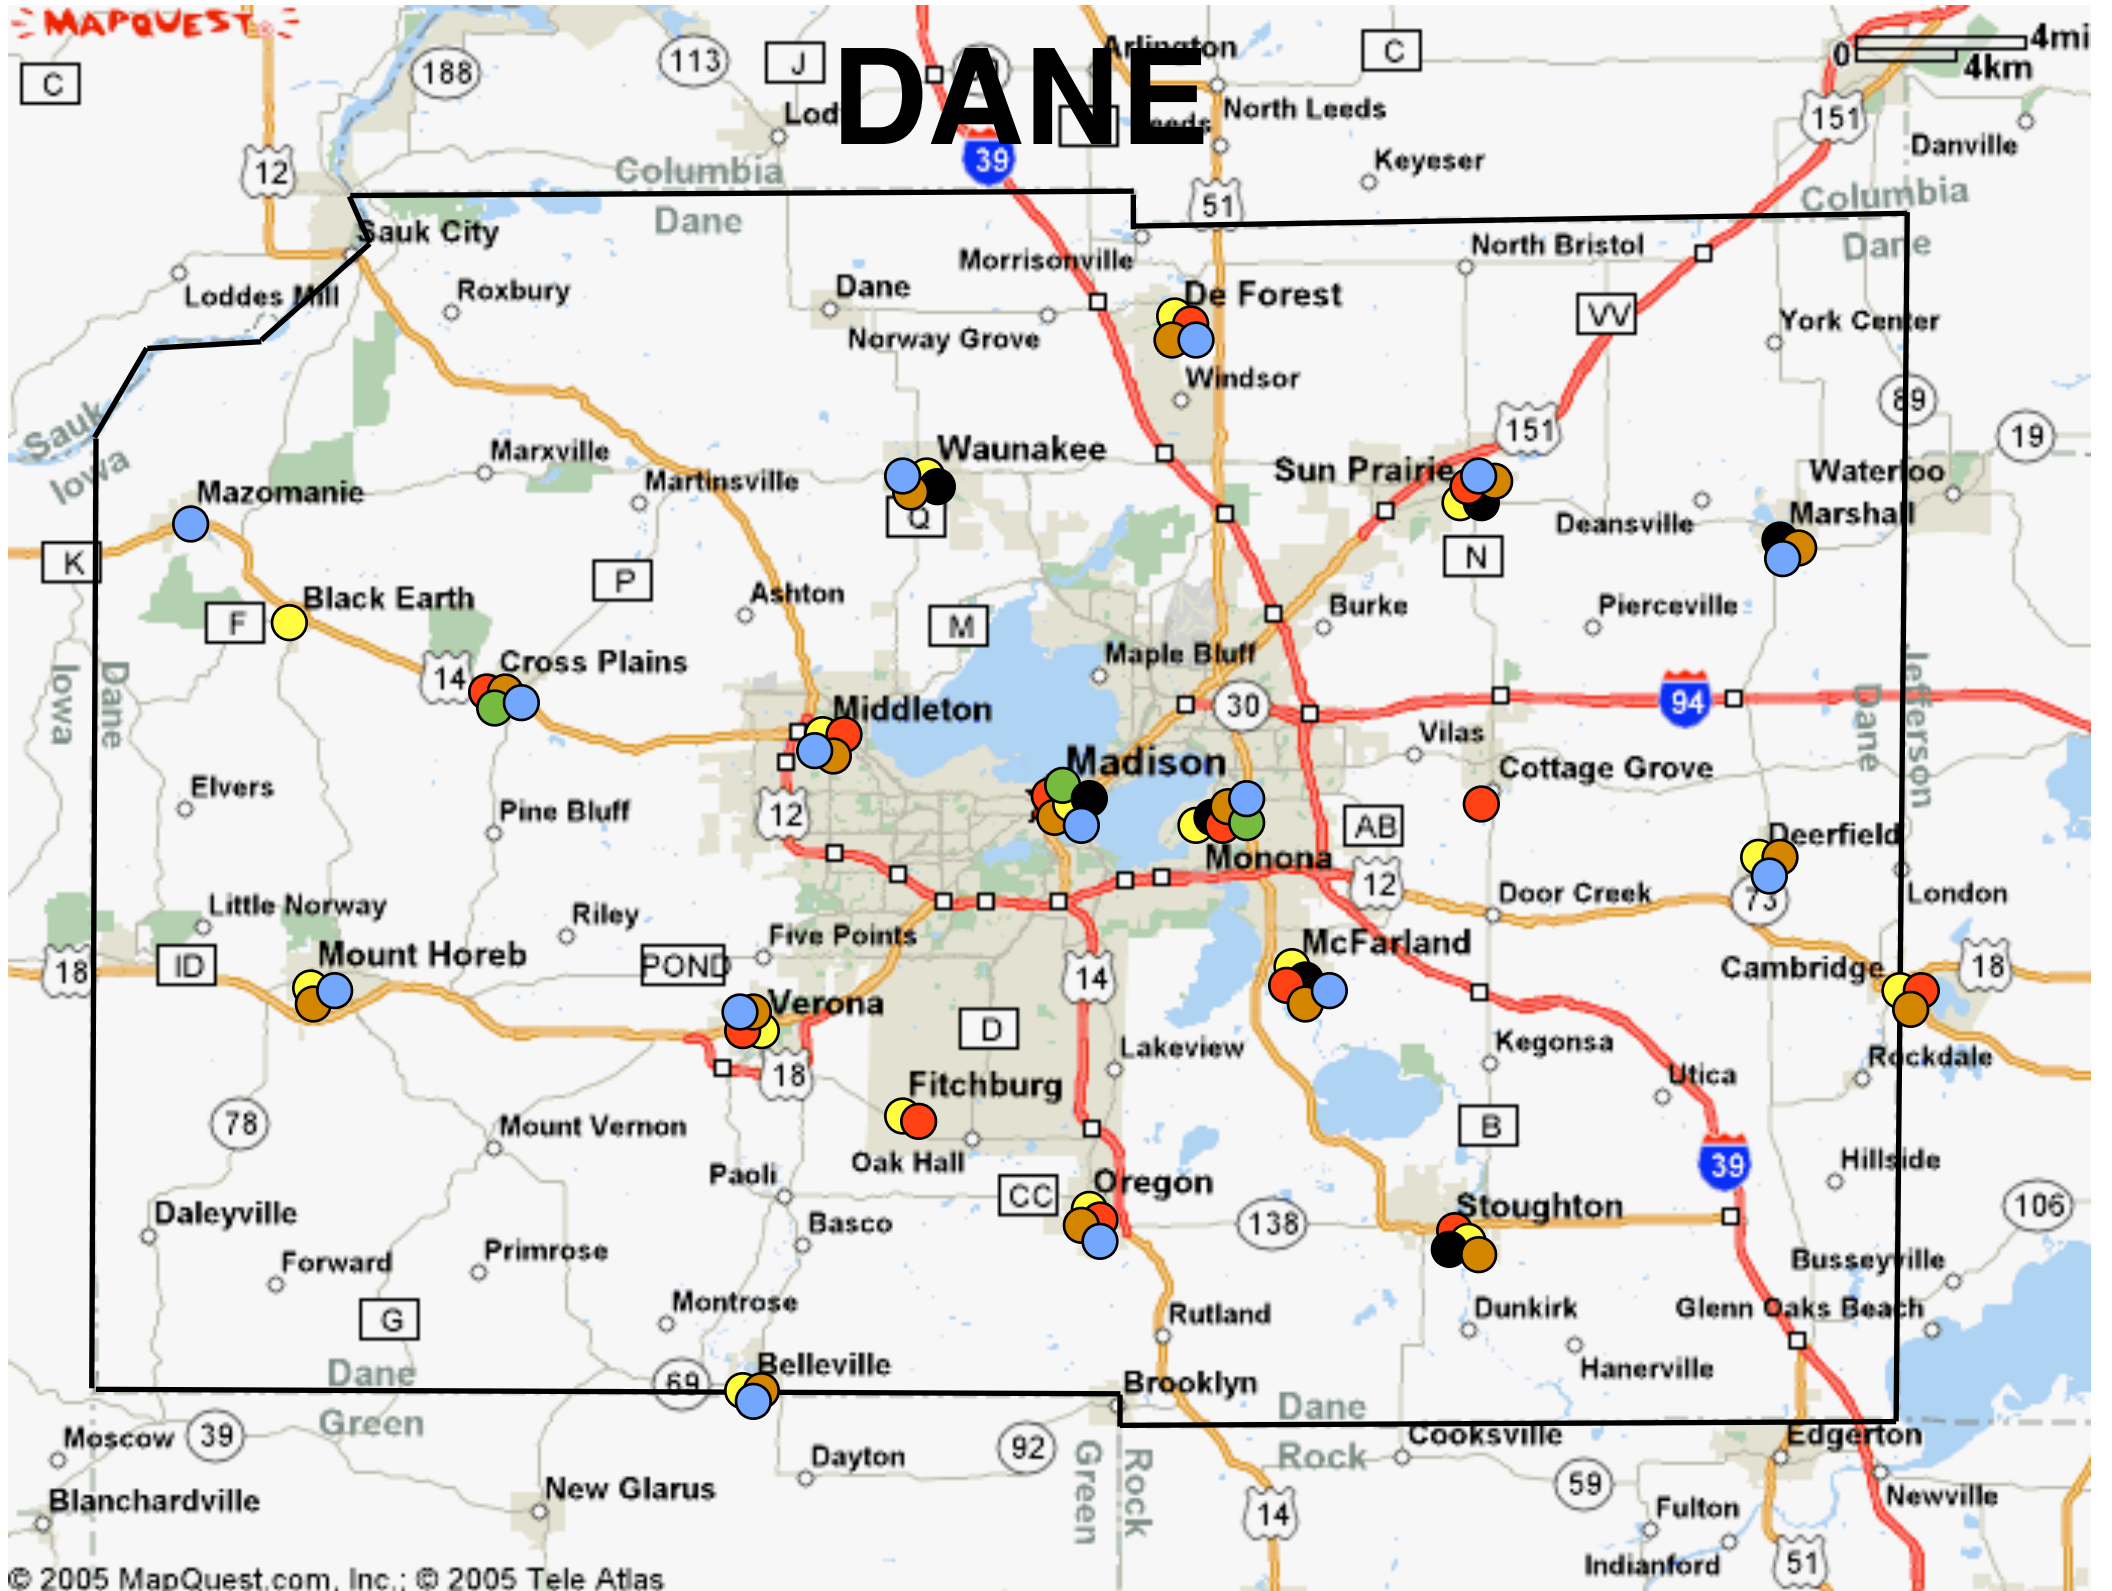

COLUMBIA

DANE

DODGE

GREEN

IOWA

JEFFERSON

LAFAYETTE

RICHLAND

ROCK

SAUK

- g  County Information
-  Walk/Run
-  Gyms/Exercise Bikes
-  Pools
-  Exercise Videos and DVDs
-  Exercise Classes
-  Transportation