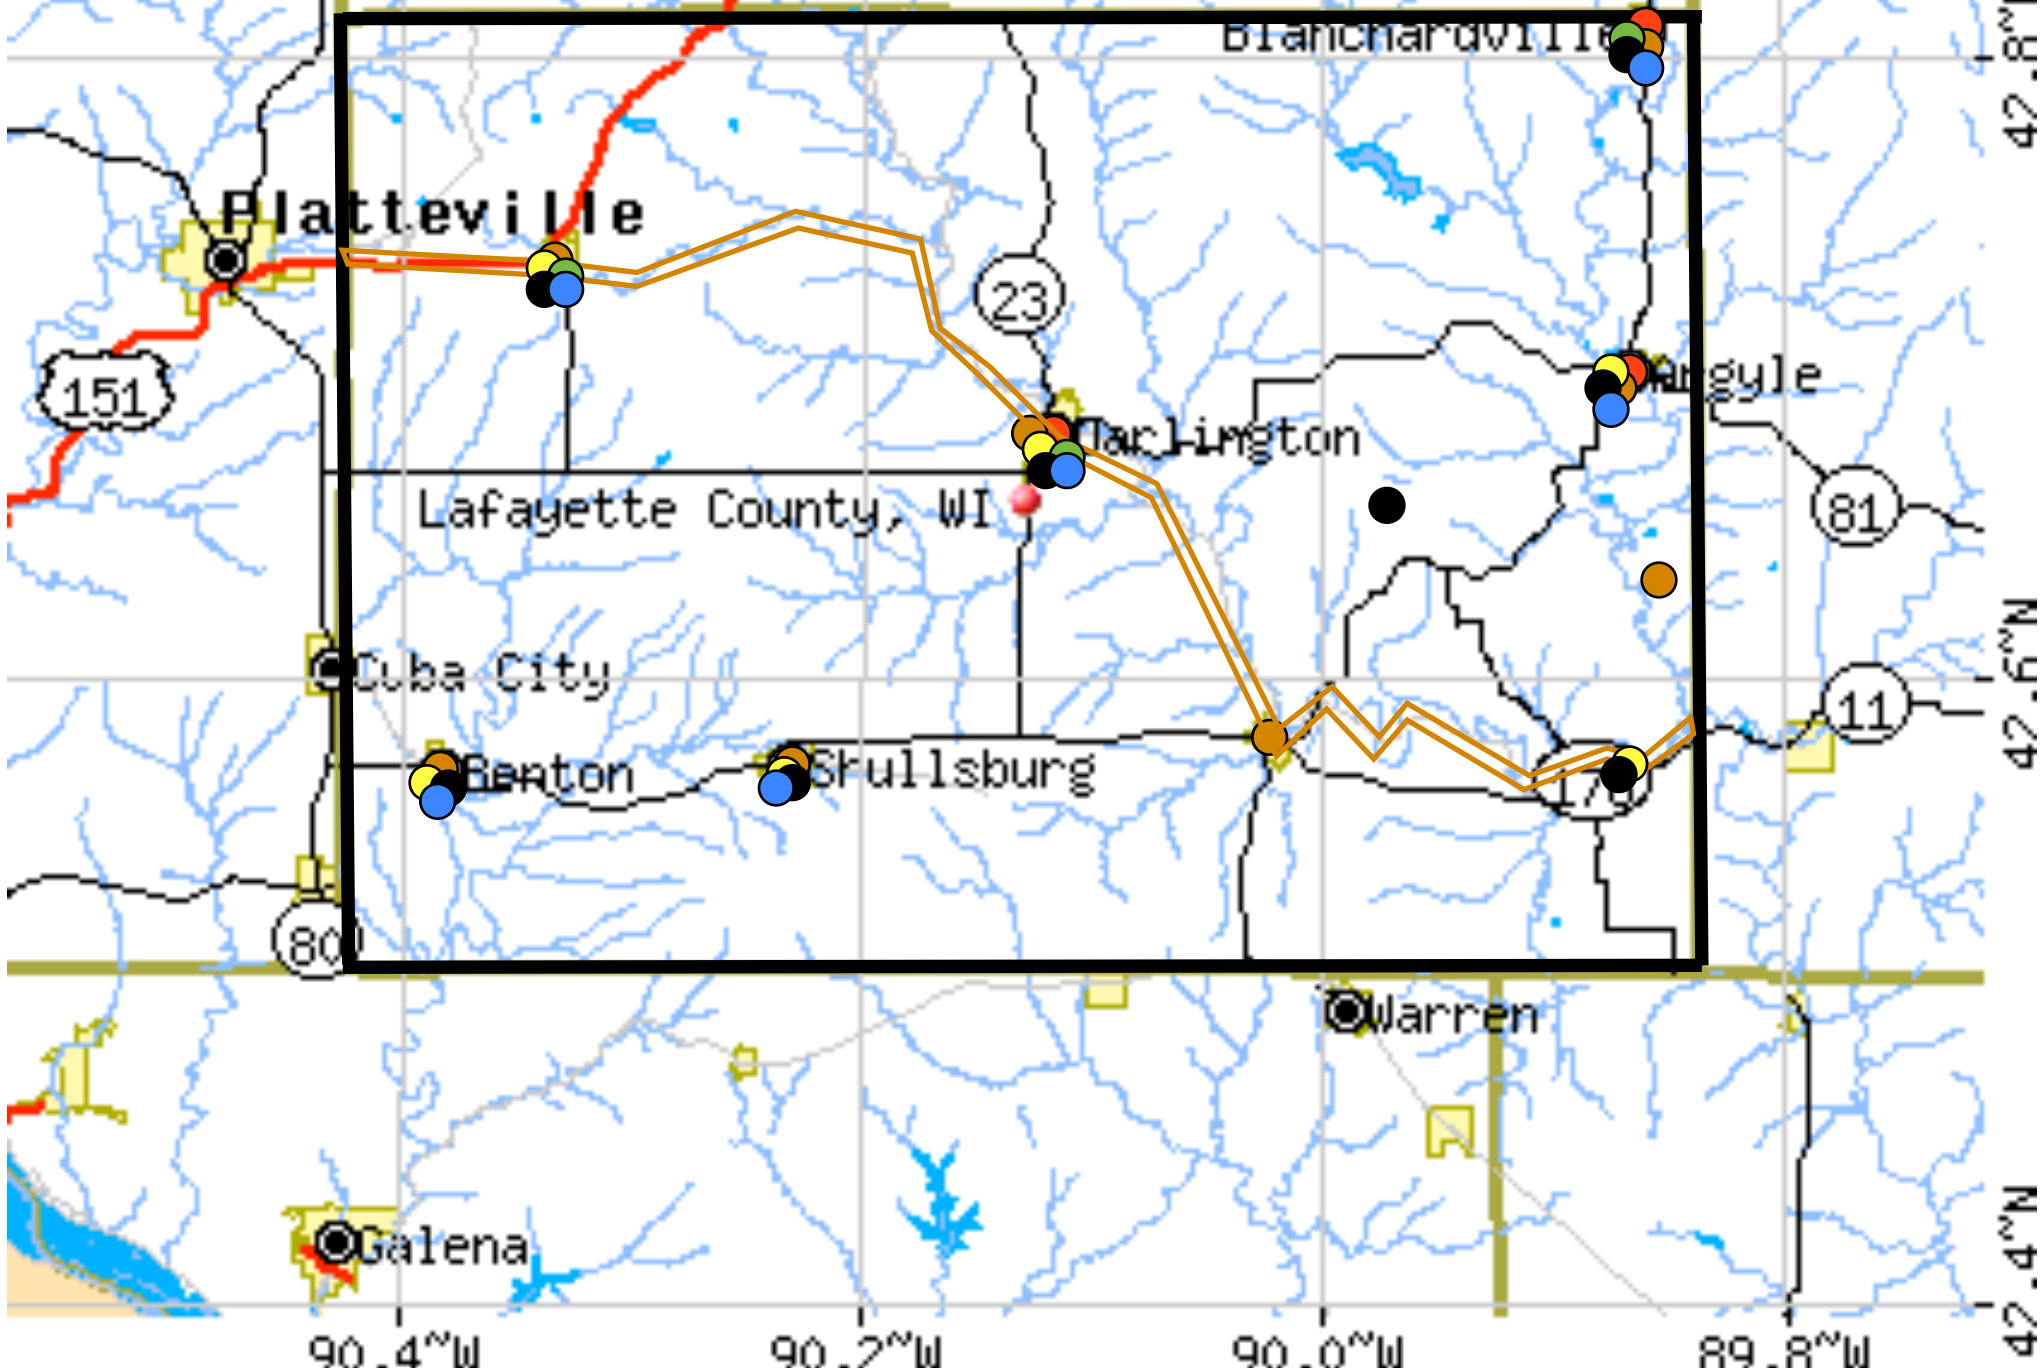

COLUMBIA

DANE

DODGE

GREEN

IOWA

JEFFERSON

LAFAYETTE

RICHLAND

ROCK

SAUK

- g  County Information
-  Walk/Run
-  Gyms/Exercise Bikes
-  Pools
-  Exercise Videos and DVDs
-  Exercise Classes
-  Transportation