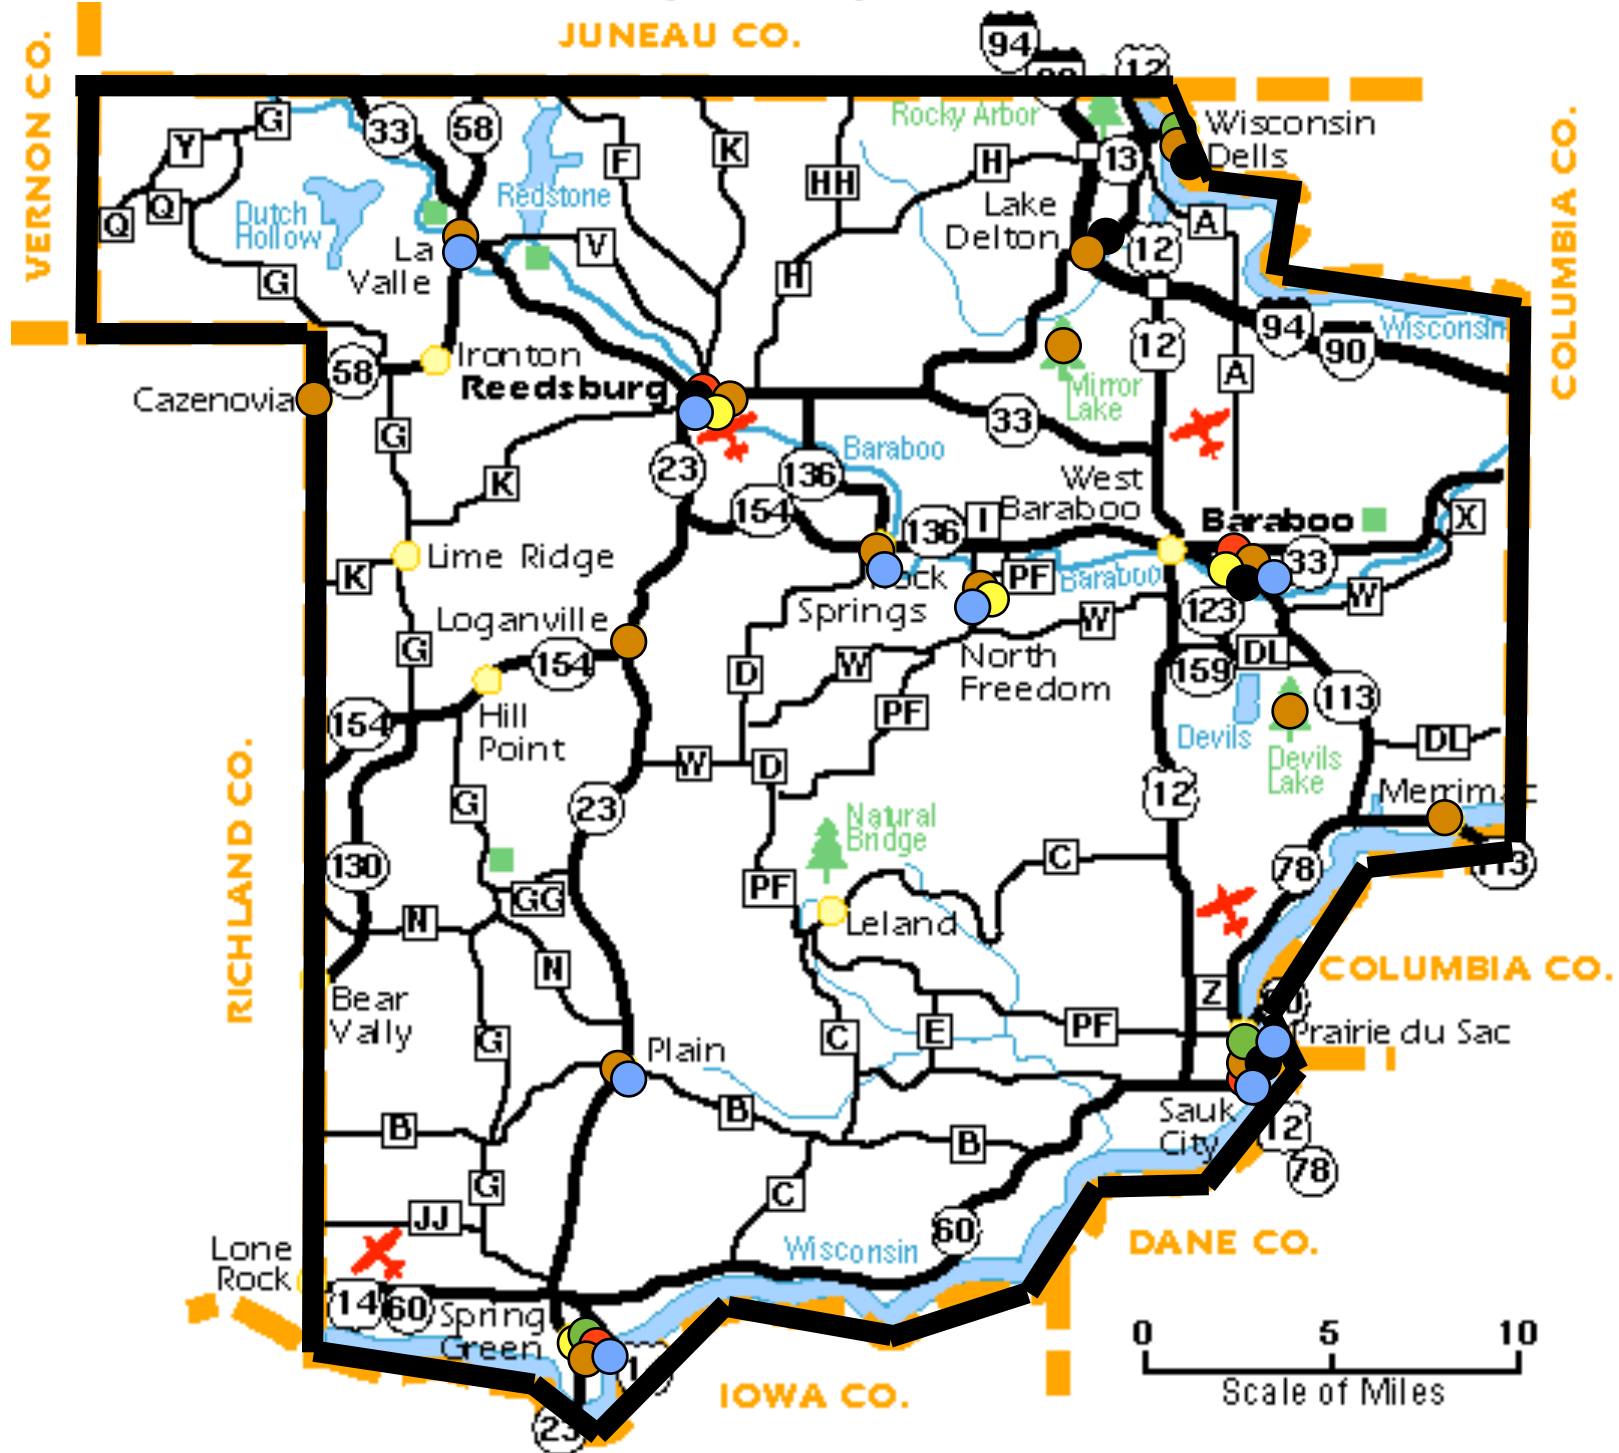

COLUMBIA

DANE

DODGE

GREEN

IOWA

JEFFERSON

LAFAYETTE

RICHLAND

ROCK

SAUK

- g  County Information
-  Walk/Run
-  Gyms/Exercise Bikes
-  Pools
-  Exercise Videos and DVDs
-  Exercise Classes
-  Transportation