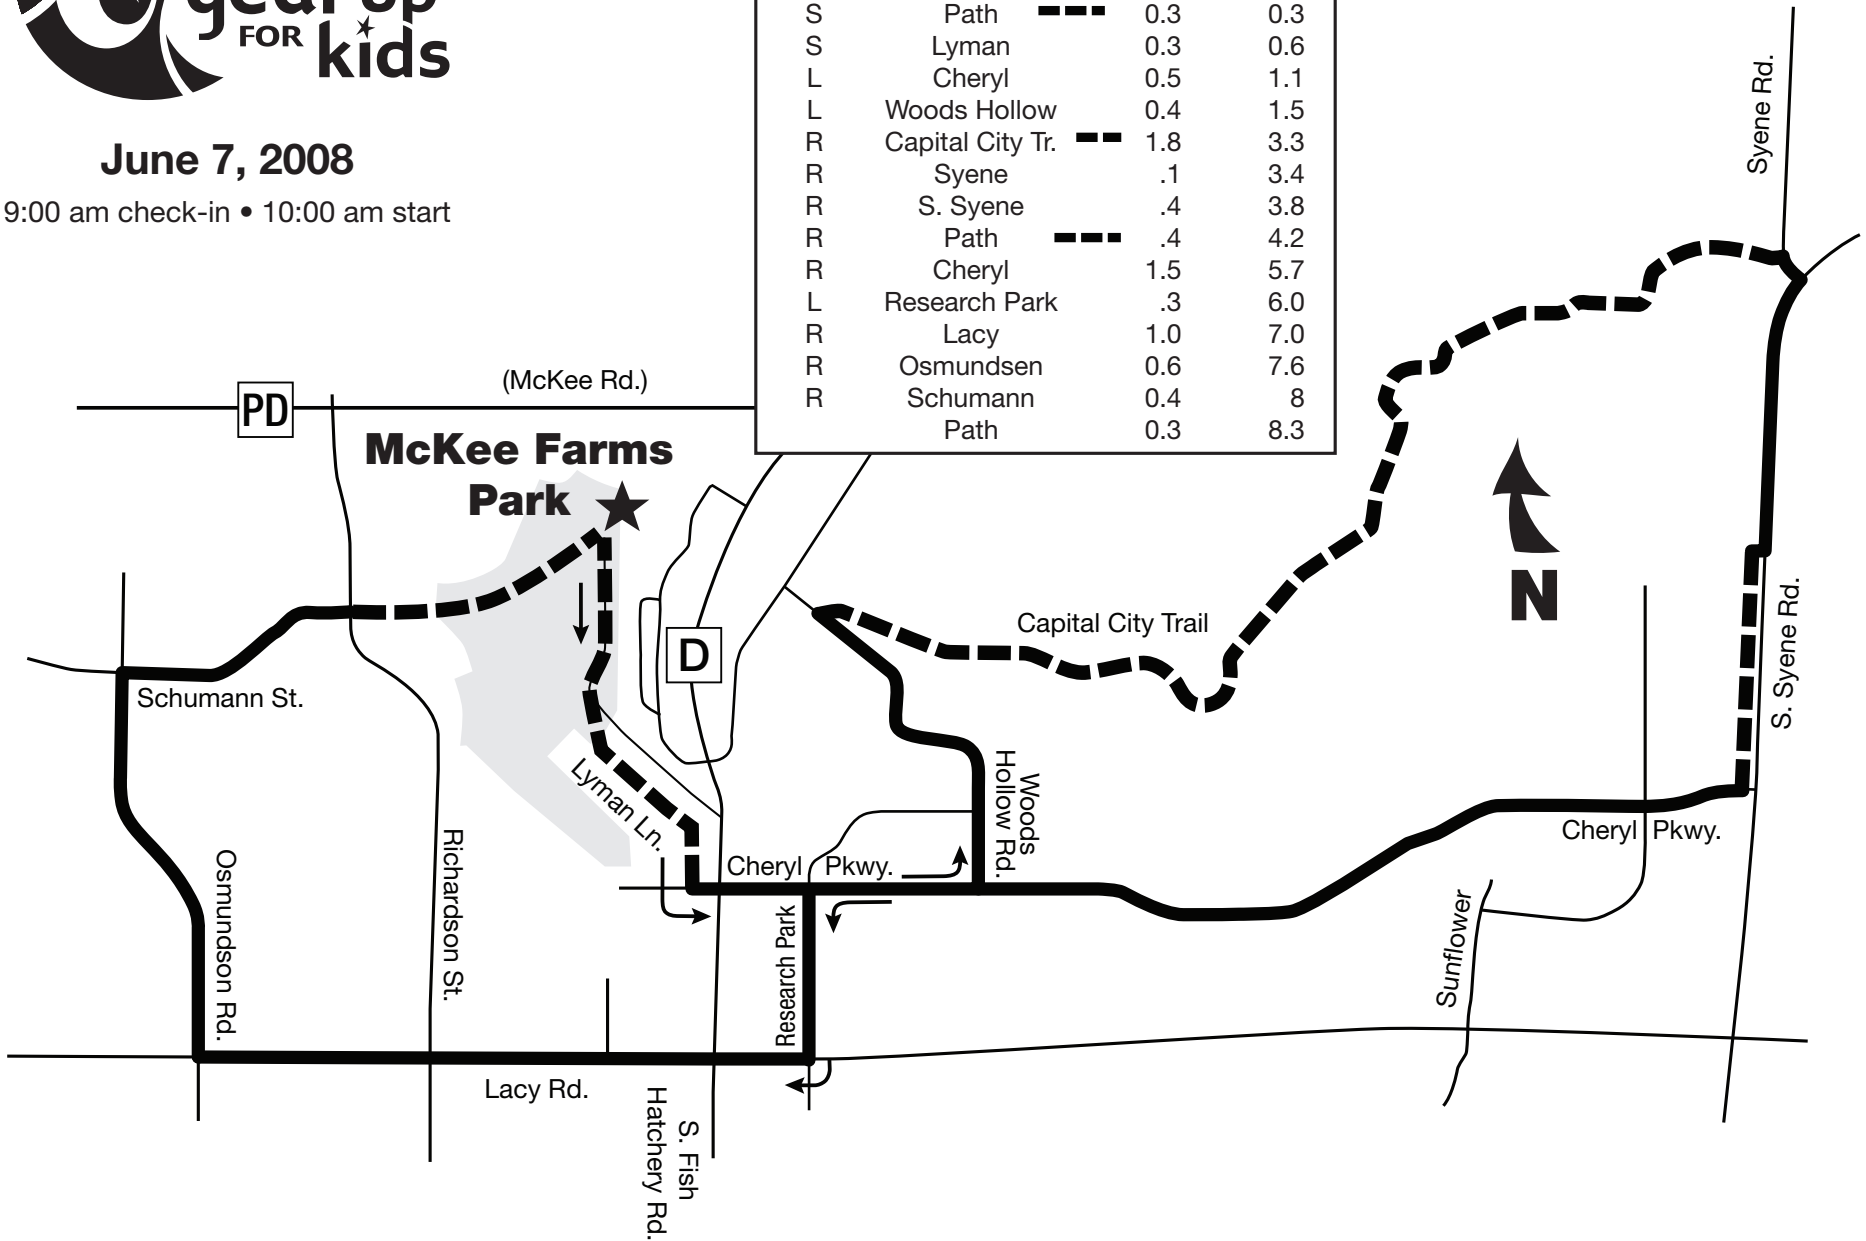

June 7, 2008

9:00 am check-in • 10:00 am start

Family route (8 miles)

Turn	Onto	Dist.	Total
S	Path	0.3	0.3
S	Lyman	0.3	0.6
L	Cheryl	0.5	1.1
L	Woods Hollow	0.4	1.5
R	Capital City Tr.	1.8	3.3
R	Syene	.1	3.4
R	S. Syene	.4	3.8
R	Path	.4	4.2
R	Cheryl	1.5	5.7
L	Research Park	.3	6.0
R	Lacy	1.0	7.0
R	Osmundson	0.6	7.6
R	Schumann	0.4	8.0
R	Path	0.3	8.3

Please see other side for safety information.