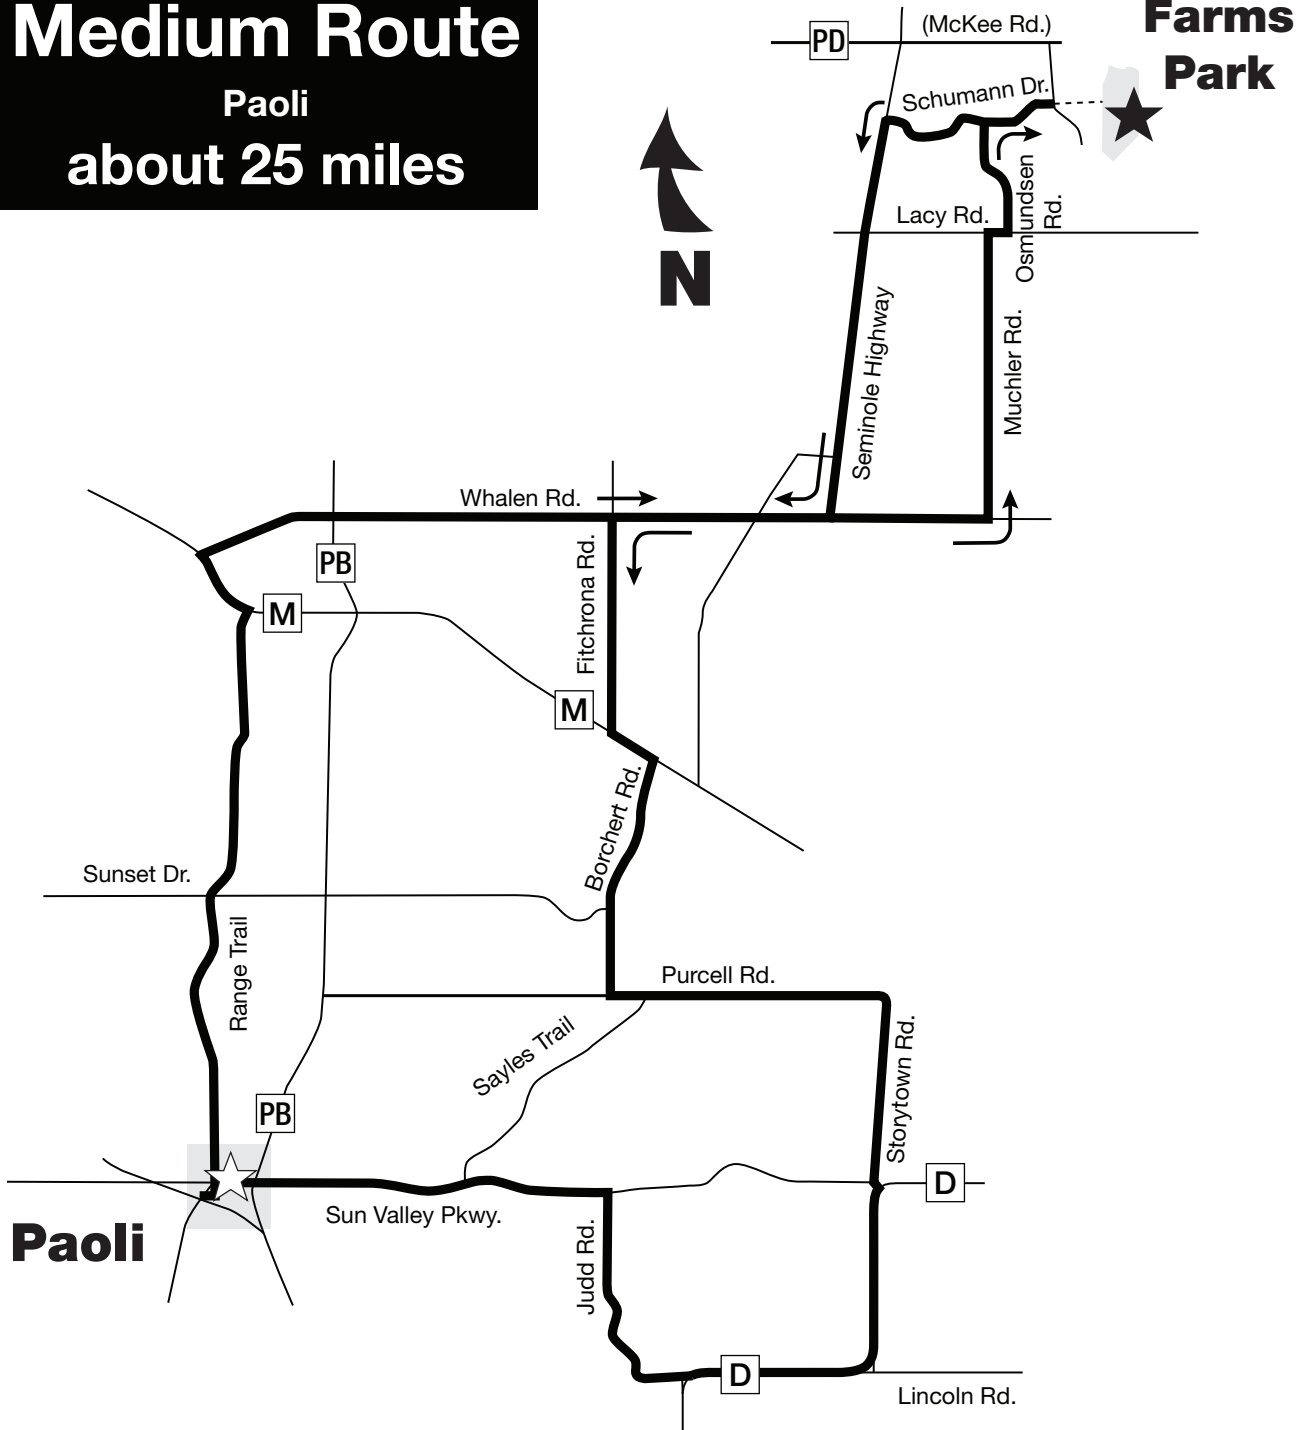

# Medium Route

Paoli  
about 25 miles

**McKee  
Farms  
Park**

**June 7, 2008**

8:15 am check-in • 9:00 am start

## Medium route

| Turn     | Onto         | Dist. | Total |
|----------|--------------|-------|-------|
|          | Bike Path    | 0.3   | 0.3   |
| S        | Schumann     | 0.9   | 1.2   |
| L        | Seminole     | 2     | 3.2   |
| R        | Whalen       | 0.4   | 3.6   |
| L        | Fitchrona    | 1.1   | 4.7   |
| L        | M            | 0.3   | 5     |
| R        | Borchert     | 1.3   | 6.3   |
| L        | Purcell      | 1.2   | 7.5   |
| R        | Storytown    | 0.9   | 8.4   |
| R        | D            | 1     | 9.4   |
| Straight | D            | 1     | 10.4  |
| R        | Judd         | 1.3   | 11.7  |
| L        | Sun Valley   | 2.5   | 14.2  |
|          | <b>Paoli</b> |       |       |
| R        | Range Tr     | 3.1   | 17.3  |
| L        | Hwy M        | 0.4   | 17.7  |
| R        | Whalen       | 4.1   | 21.8  |
| L        | Muchler      | 1.5   | 23.3  |
| R        | Lacy         | 0.1   | 23.4  |
| L        | Osmundsen    | 0.6   | 24    |
| R        | Schumann     | 0.4   | 24.4  |
| S        | Bike Path    | 0.3   | 24.7  |

Please see other side for safety information.